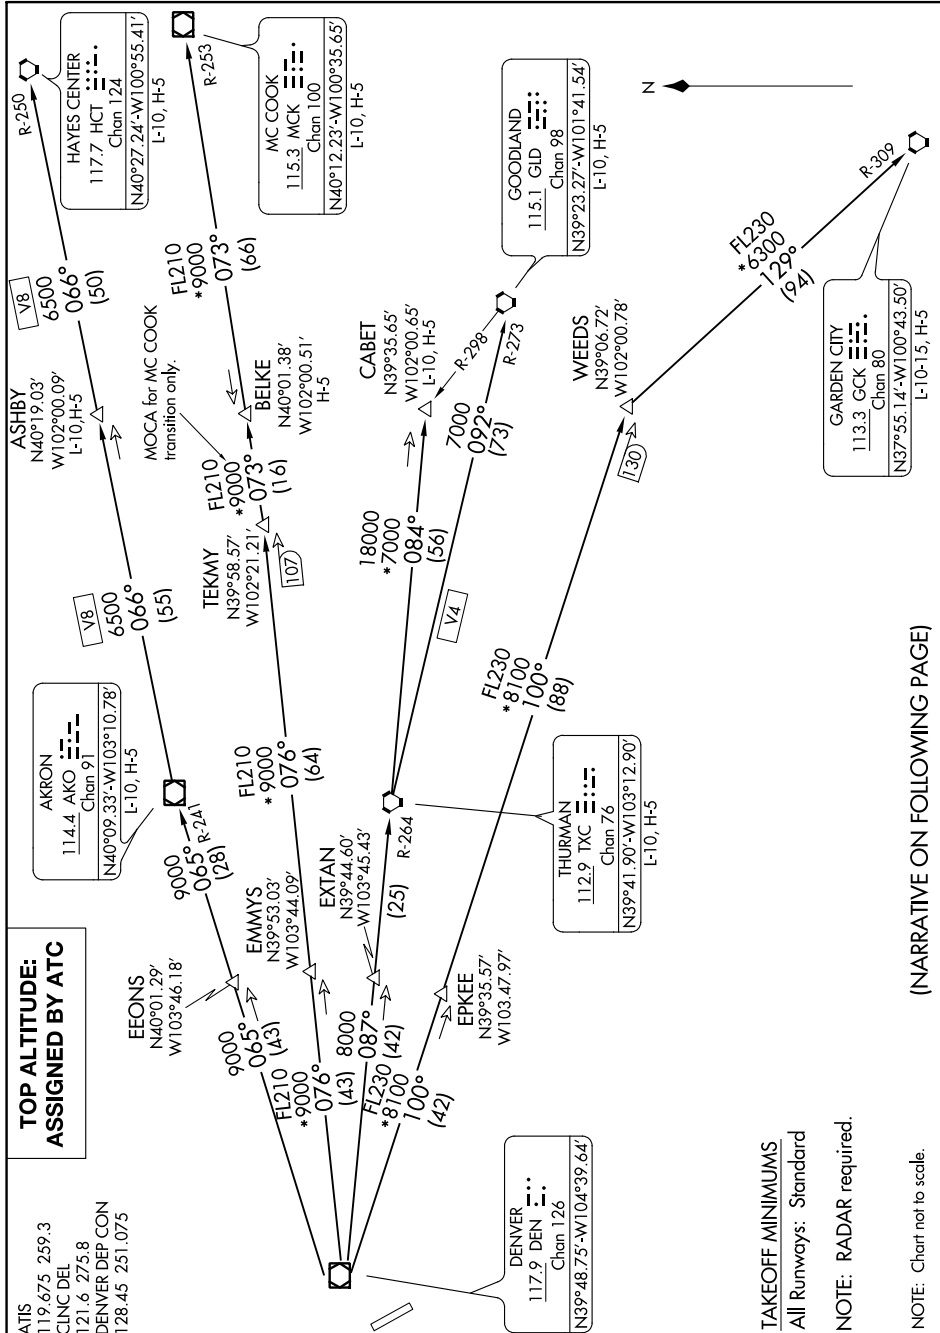

PLAINS ONE DEPARTURE

AL-538 (FAA)

BUCKLEY AFB (BKF)
AURORA, COLORADO

SW-1, 10 SEP 2020 to 08 OCT 2020

SW-1, 10 SEP 2020 to 08 OCT 2020

TOP ALTITUDE: ASSIGNED BY ATC

ATIS
119.675 259.3
CLNC DEL
121.6 275.8
DENVER DEP CON
128.45 251.075

TAKEOFF MINIMUMS
All Runways: Standard
NOTE: RADAR required.

NOTE: Chart not to scale.

(NARRATIVE ON FOLLOWING PAGE)

PLAINS ONE DEPARTURE

AURORA, COLORADO
BUCKLEY AFB (BKF)