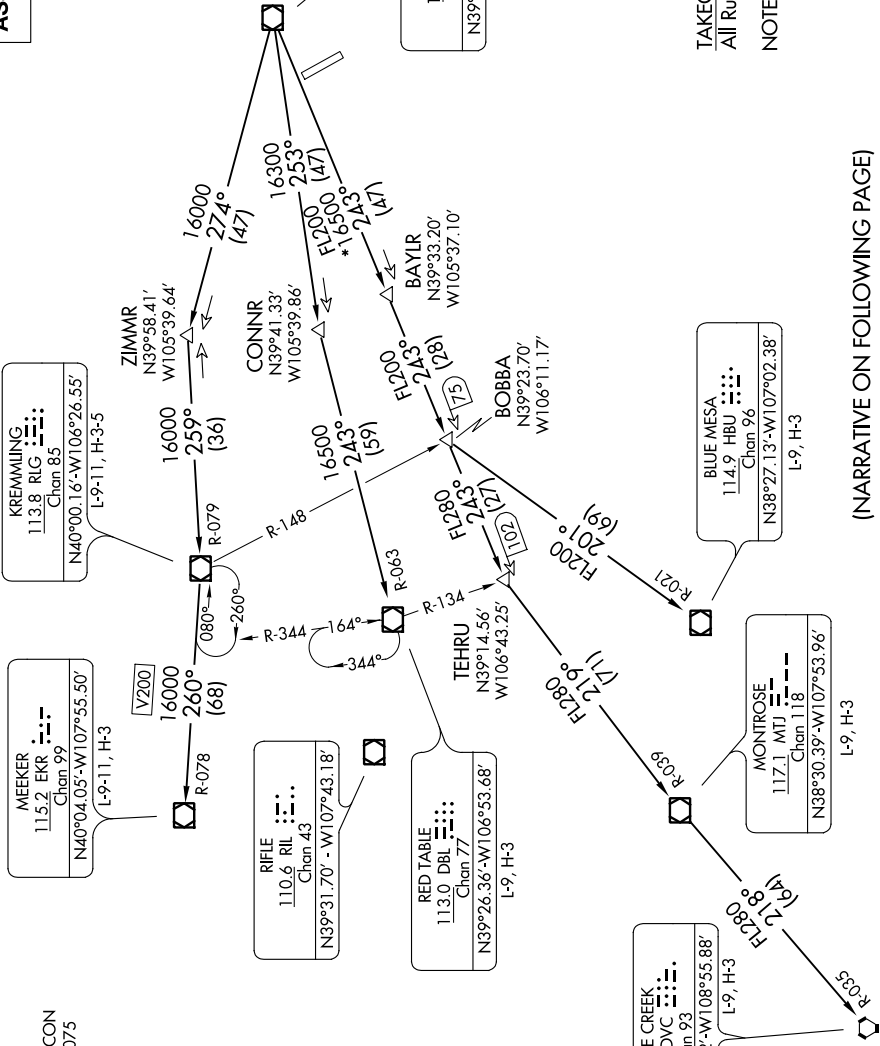

MEEKER
115.2 EKR
Chan 99
N40°04.05'-W107°55.50'
L-9, H-3

KREMMLING
113.8 RIG
Chan 85
N40°00.16'-W106°26.55'
L-9-11, H-3-5

RIFLE
110.6 RIL
Chan 43
N39°31.70'-W107°43.18'
L-9, H-3

RED TABLE
113.0 DBL
Chan 77
N39°26.36'-W106°53.68'
L-9, H-3

DOVE CREEK
114.6 DVC
Chan 93
N37°48.52'-W108°55.88'
L-9, H-3

MONTROSE
117.1 MTJ
Chan 118
N38°30.39'-W107°53.96'
L-9, H-3

BLUE MESA
114.9 HBU
Chan 96
N38°27.13'-W107°02.38'
L-9, H-3

BOBBA
N39°23.70'
W106°11.17'

BAYLR
N39°33.20'
W105°37.10'

DENVER
117.9 DEN
Chan 126
N39°48.75'-W104°39.64'

TAKEOFF MINIMUMS
All Runways: Standard.
NOTE: RADAR required.

(NARRATIVE ON FOLLOWING PAGE)

NOTE: Chart not to scale.

ROCKIES FIVE DEPARTURE