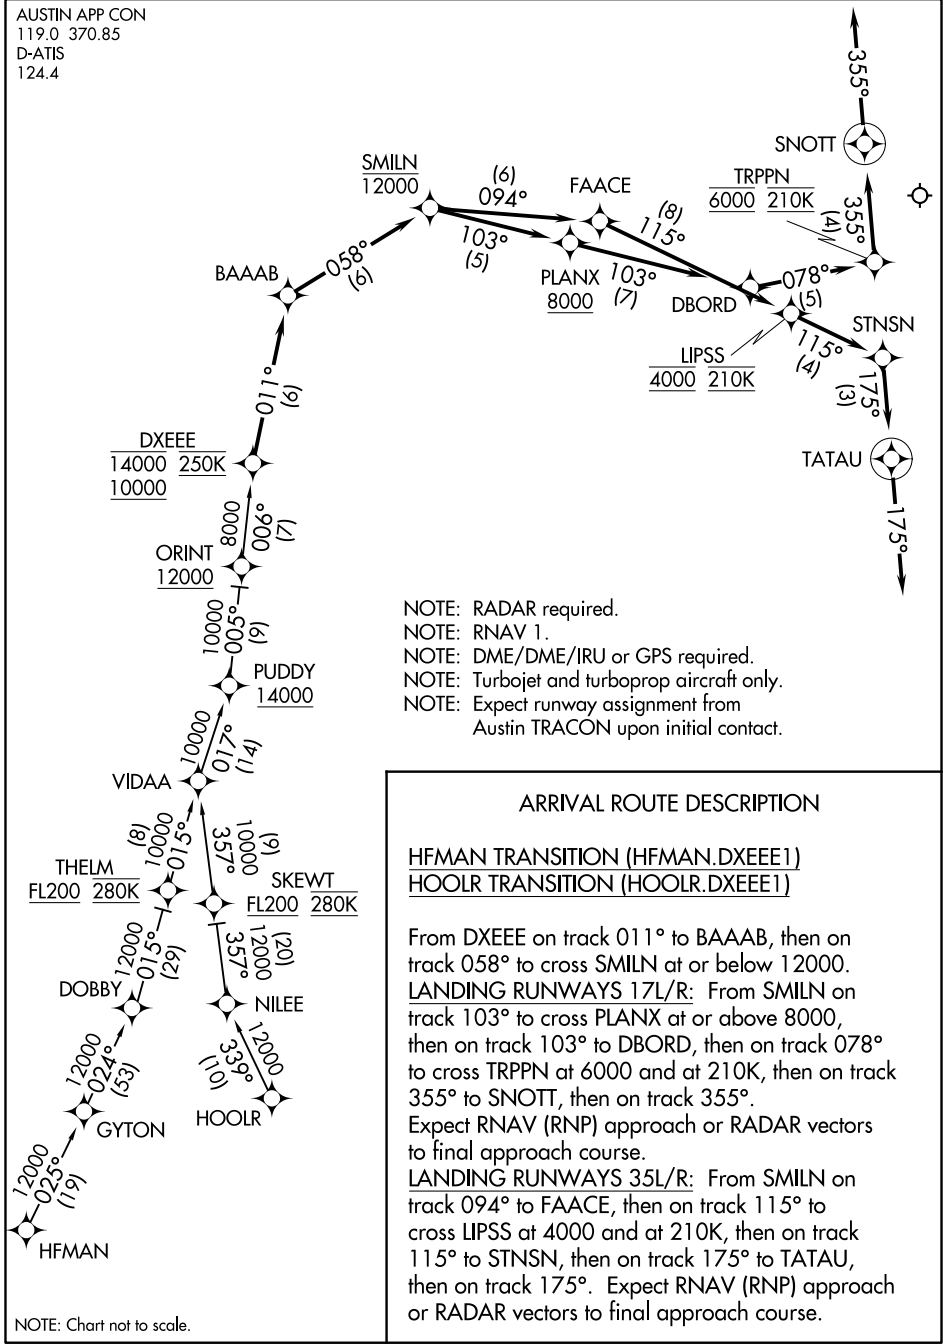

DXEE ONE ARRIVAL (RNAV)

AUSTIN APP CON
119.0 370.85
D-ATIS
124.4

SC-3, 10 SEP 2020 to 08 OCT 2020

SC-3, 10 SEP 2020 to 08 OCT 2020

NOTE: Chart not to scale.