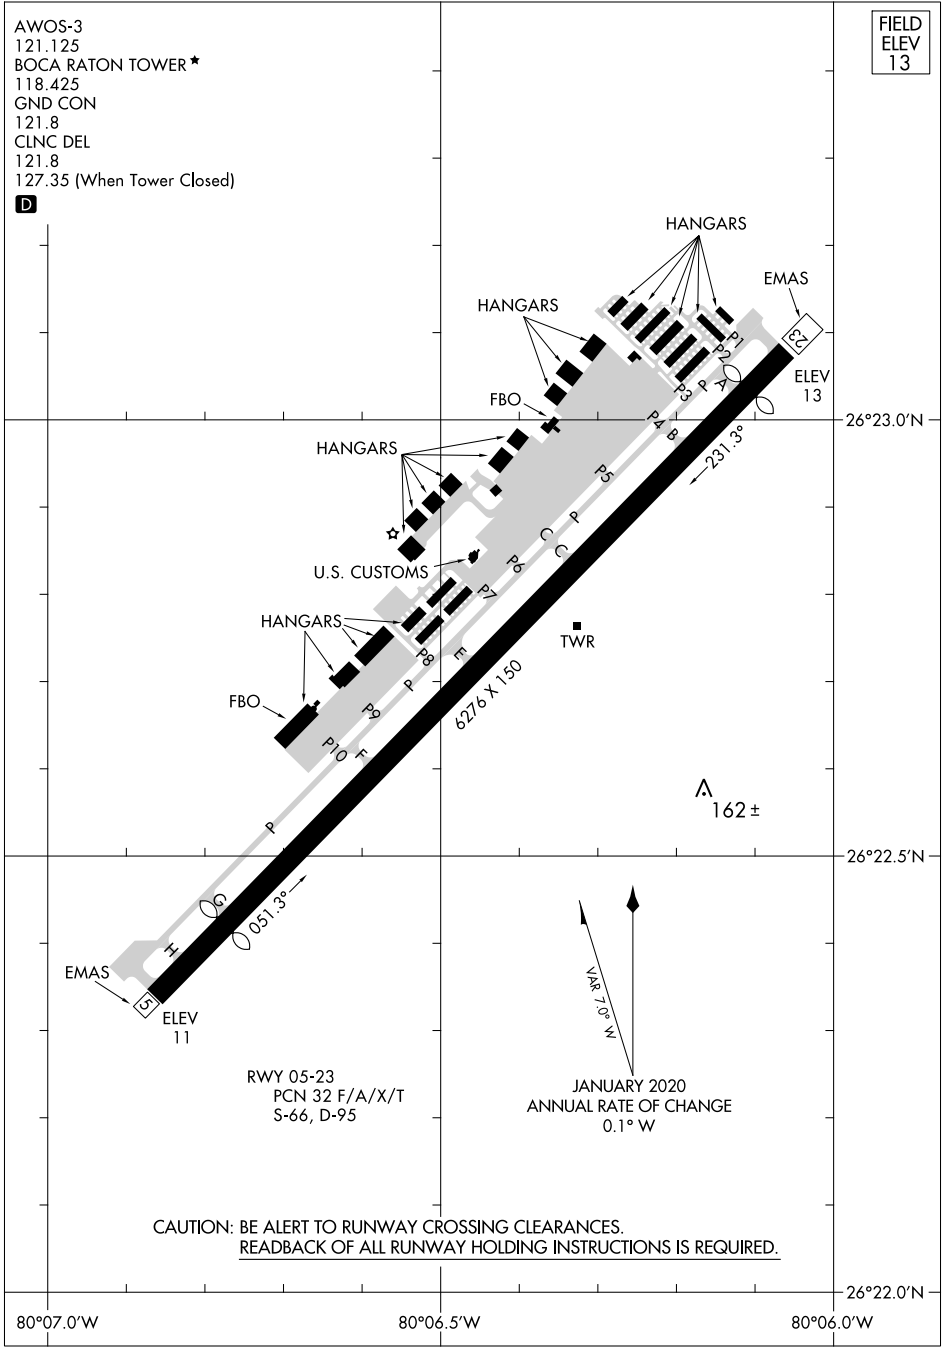

# AIRPORT DIAGRAM

AL-560 (FAA)

BOCA RATON (BCT)  
BOCA RATON, FLORIDA

AWOS-3  
121.125  
BOCA RATON TOWER \*  
118.425  
GND CON  
121.8  
CLNC DEL  
121.8  
127.35 (When Tower Closed)

**D**

FIELD  
ELEV  
13

SE-3, 10 SEP 2020 to 08 OCT 2020

SE-3, 10 SEP 2020 to 08 OCT 2020

CAUTION: BE ALERT TO RUNWAY CROSSING CLEARANCES.  
READBACK OF ALL RUNWAY HOLDING INSTRUCTIONS IS REQUIRED.