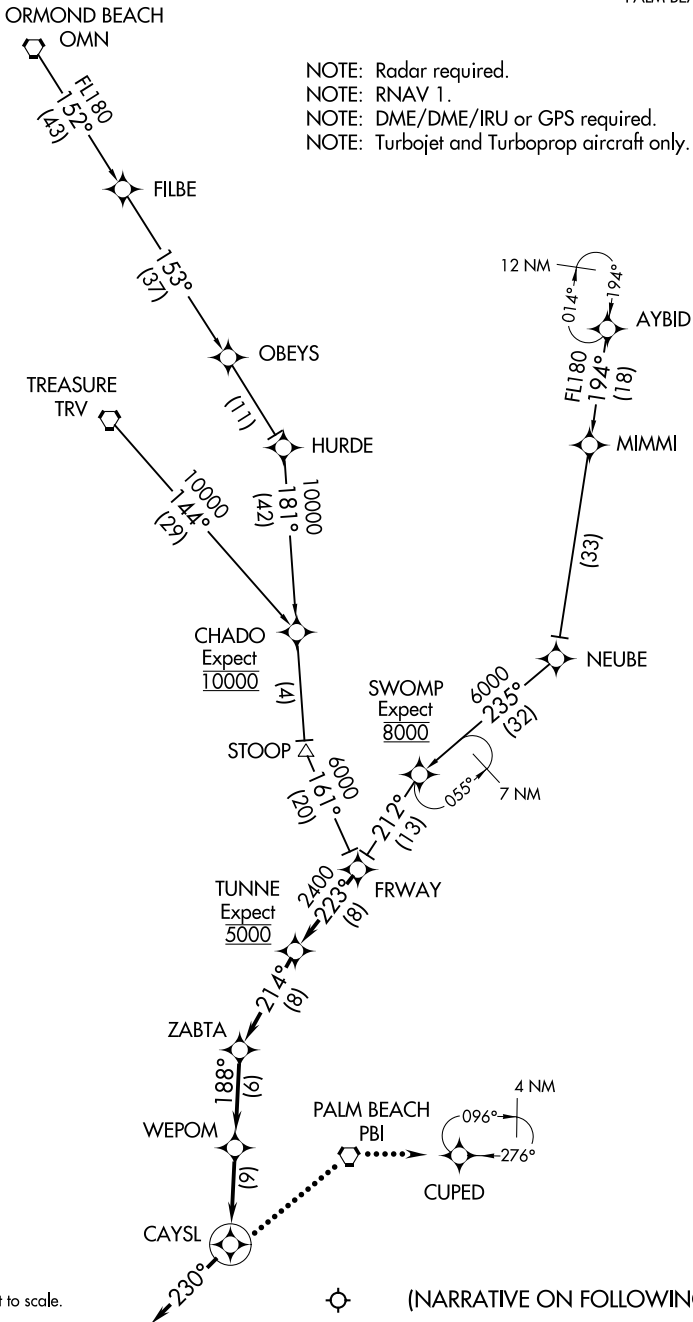

CAYSL FOUR ARRIVAL (RNAV)

PALM BEACH APP CON
125.2 343.6

- NOTE: Radar required.
- NOTE: RNAV 1.
- NOTE: DME/DME/IRU or GPS required.
- NOTE: Turbojet and Turboprop aircraft only.

SE-3, 10 SEP 2020 to 08 OCT 2020

SE-3, 10 SEP 2020 to 08 OCT 2020

NOTE: Chart not to scale.

(NARRATIVE ON FOLLOWING PAGE)