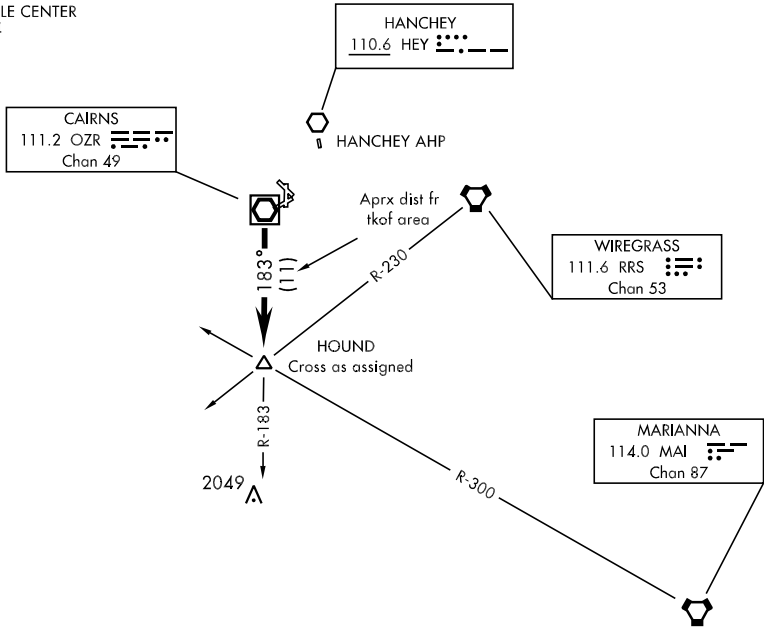

# HOUND-TWO DEPARTURE (HOUND2•HOUND)

ATIS 111.2 316.15  
 CLNC DEL  
 118.075 380.1  
 GND CON  
 121.9 288.25  
 CAIRNS TOWER ★  
 135.2 (CTAF) 248.55  
 DEP CON  
 133.75 270.35  
 JACKSONVILLE CENTER  
 120.2 346.4

SL-577 [USA]

SE-4, 10 SEP 2020 to 08 OCT 2020

SE-4, 10 SEP 2020 to 08 OCT 2020

## DEPARTURE ROUTE DESCRIPTION

TAKE-OFF RWY 6, 18 or 36: Climbing right turn heading 205° ....  
 TAKE-OFF RWY 24: Climbing left turn heading 120° ....  
 TAKE-OFF PAD C OR G: Climb heading 178° to 1000, then right turn heading 205° ....  
 Maintain 2000, expect clearance to requested altitude/flight level ten (10) minutes after departure.  
 .... intercept OZR VOR/DME R-183 to HOUND INT.

# HOUND-TWO DEPARTURE (HOUND2•HOUND)