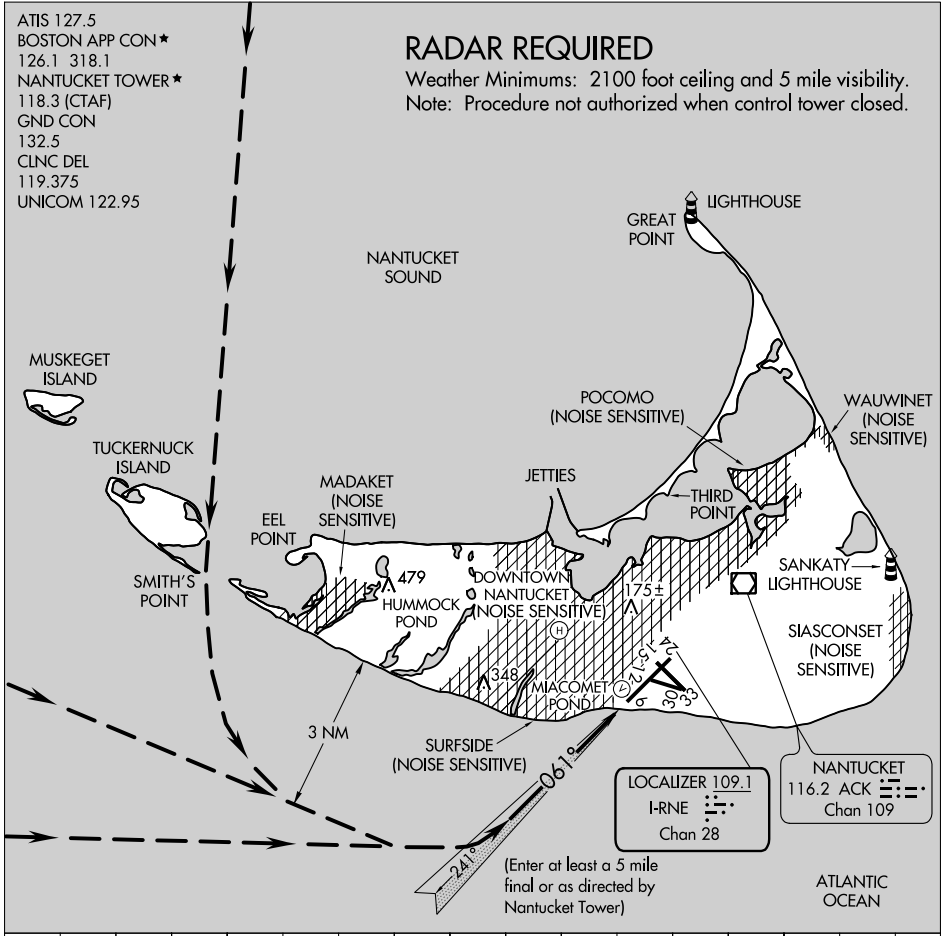

# TUCKERNUCK VISUAL RWY 6

AL-659 (FAA)

NANTUCKET MEMORIAL (ACK)  
NANTUCKET, MASSACHUSETTS

ATIS 127.5  
 BOSTON APP CON ★  
 126.1 318.1  
 NANTUCKET TOWER ★  
 118.3 (CTAF)  
 GND CON  
 132.5  
 CLNC DEL  
 119.375  
 UNICOM 122.95

## RADAR REQUIRED

Weather Minimums: 2100 foot ceiling and 5 mile visibility.  
 Note: Procedure not authorized when control tower closed.

NE-1, 10 SEP 2020 to 08 OCT 2020

NE-1, 10 SEP 2020 to 08 OCT 2020

# TUCKERNUCK VISUAL RWY 6

Amdt 1 22NOV99

41°15'N-70°04'W

NANTUCKET, MASSACHUSETTS  
NANTUCKET MEMORIAL (ACK)