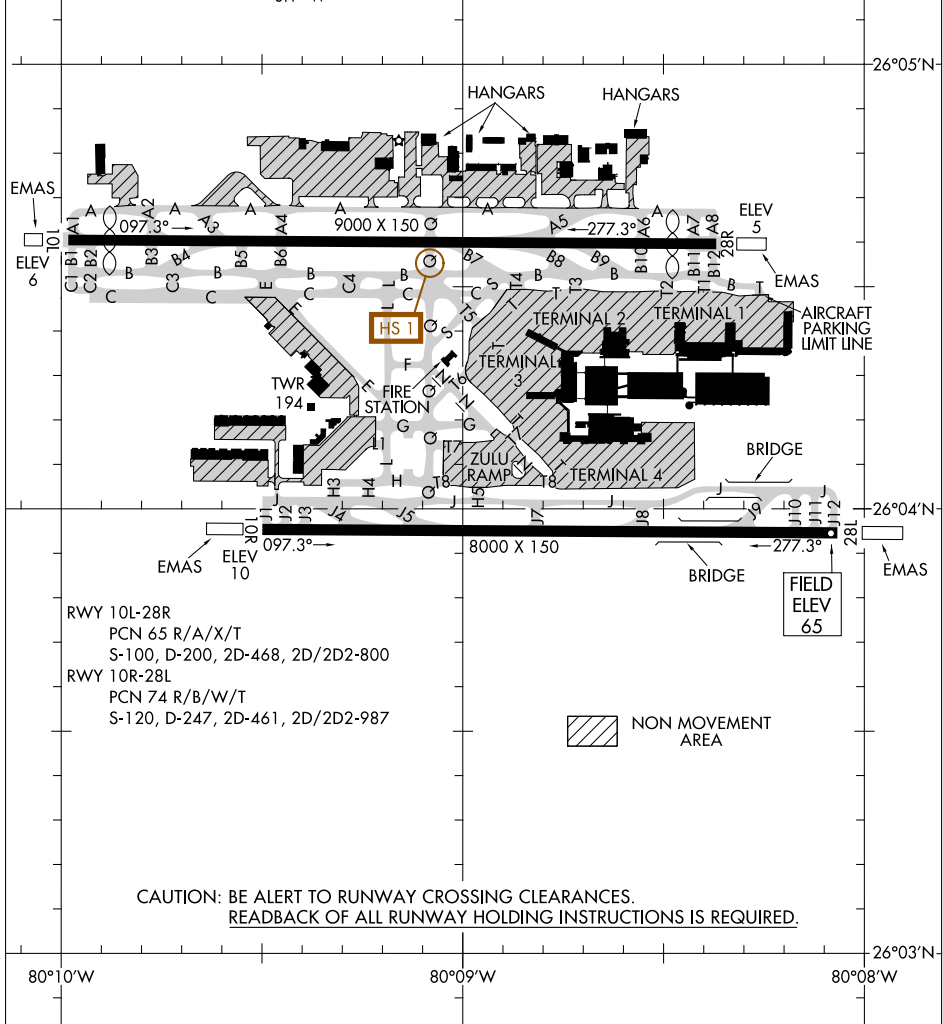

D-ATIS
135.0
FORT LAUDERDALE TOWER
119.3 257.8
GND CON
121.4
CLNC DEL
128.4
CPDLC

212

ASDE-X in use. Operate transponders with altitude reporting mode and ADS-B (if equipped) enabled on all airport surfaces.

Runway Status Lights in operation.

SE-3, 10 SEP 2020 to 08 OCT 2020

SE-3, 10 SEP 2020 to 08 OCT 2020

RWY 10L-28R
PCN 65 R/A/X/T
S-100, D-200, 2D-468, 2D/2D2-800
RWY 10R-28L
PCN 74 R/B/W/T
S-120, D-247, 2D-461, 2D/2D2-987

CAUTION: BE ALERT TO RUNWAY CROSSING CLEARANCES.
READBACK OF ALL RUNWAY HOLDING INSTRUCTIONS IS REQUIRED.