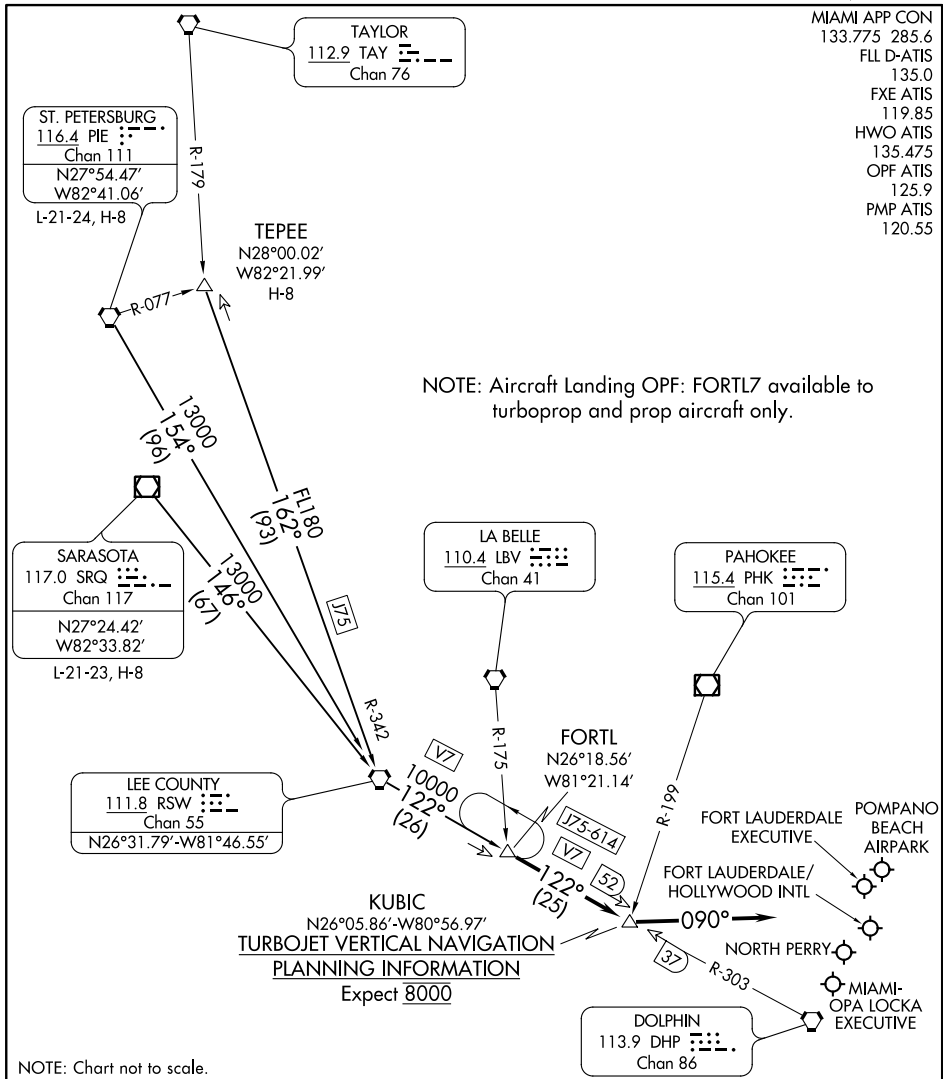

FORTL SEVEN ARRIVAL

FORT LAUDERDALE, FLORIDA

SE-3, 10 SEP 2020 to 08 OCT 2020

SE-3, 10 SEP 2020 to 08 OCT 2020

ARRIVAL ROUTE DESCRIPTION

ST. PETERSBURG TRANSITION (PIE.FORTL7): From over PIE VORTAC on PIE R-154 to RSW VORTAC, then on RSW R-122 to FORTL INT. Thence. . .

SARASOTA TRANSITION (SRQ.FORTL7): From over SRQ VOR/DME on SRQ R-146 to RSW VORTAC, then on RSW R-122 to FORTL INT. Thence. . .

TEPEE TRANSITION (TEPEE.FORTL7): From over TEPEE INT on J75 and RSW R-342 to RSW VORTAC, then on RSW R-122 to FORTL INT. Thence. . .

. . . From over FORTL INT on RSW R-122 to KUBIC INT, then heading 090°.
Expect RADAR vectors to final approach course.

FORTL SEVEN ARRIVAL

FORT LAUDERDALE, FLORIDA