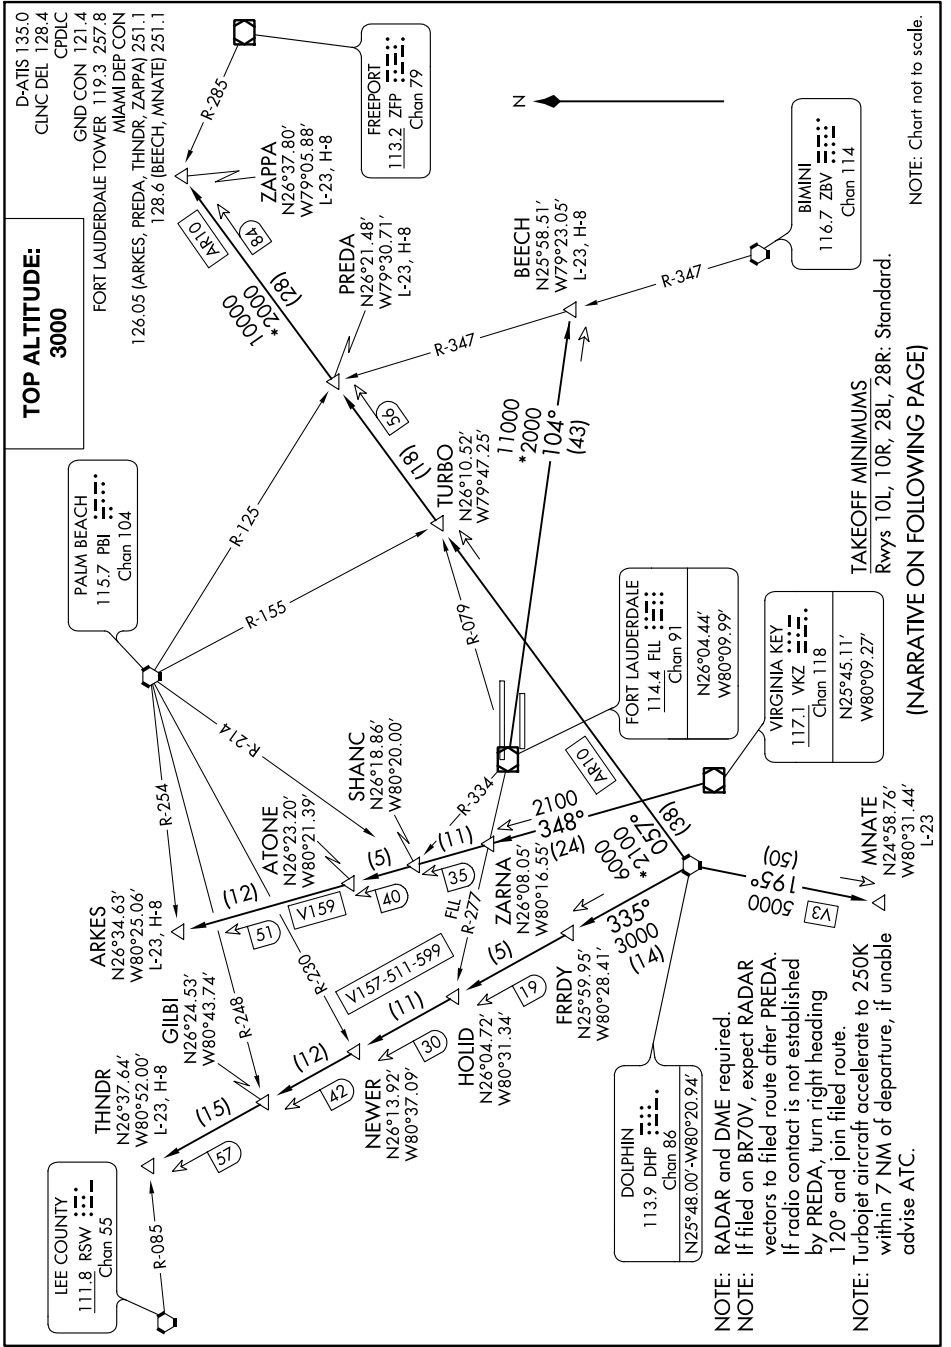

# FORT LAUDERDALE SEVEN DEPARTURE

FORT LAUDERDALE, FLORIDA

SE-3, 10 SEP 2020 to 08 OCT 2020

NOTE: Chart not to scale.

TAKEOFF MINIMUMS  
Rwys 10L, 10R, 28L, 28R: Standard.

(NARRATIVE ON FOLLOWING PAGE)

SE-3, 10 SEP 2020 to 08 OCT 2020

# FORT LAUDERDALE SEVEN DEPARTURE

FORT LAUDERDALE, FLORIDA