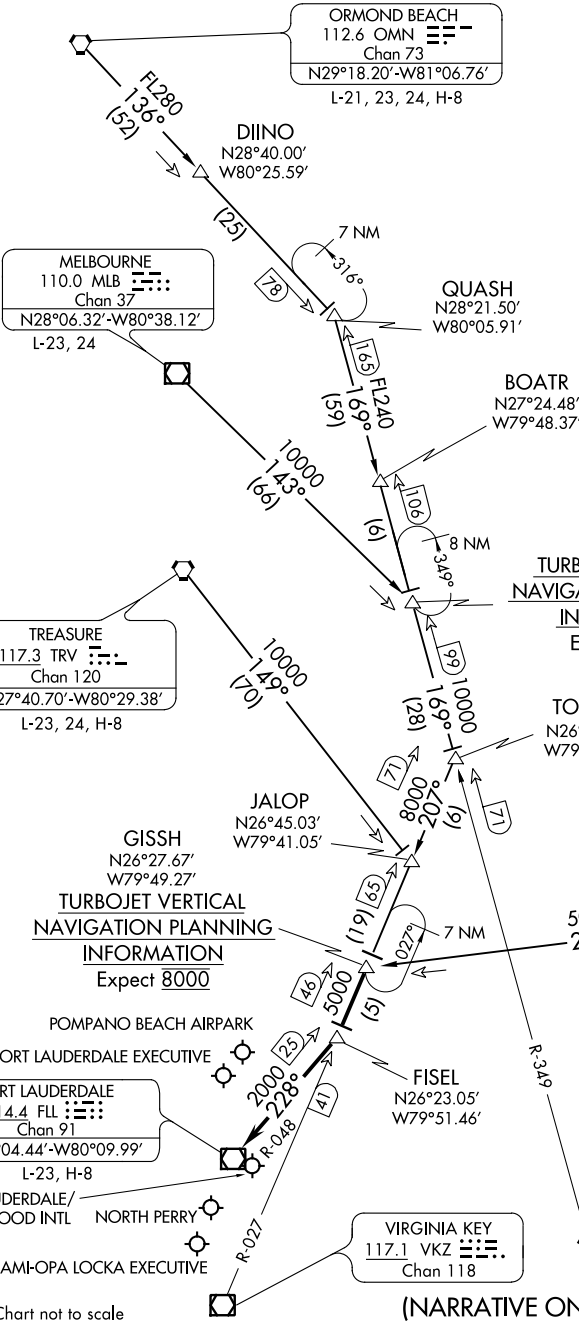

GISSH FIVE ARRIVAL

FORT LAUDERDALE, FLORIDA

MIAMI APP CON
133.775 285.6
FLL D-ATIS
135.0
FXE ATIS
119.85
HWO ATIS
135.475
OPF ATIS
125.9
PMP ATIS
120.55

NOTE: DME required.
NOTE: Turbojets only.
NOTE: Treasure transition:
ATC assigned only.
NOTE: RADAR required.

TURBOJET VERTICAL NAVIGATION PLANNING INFORMATION
Expect FL240

TURBOJET VERTICAL NAVIGATION PLANNING INFORMATION
Expect 8000

(NARRATIVE ON FOLLOWING PAGE)

NOTE: Chart not to scale

GISSH FIVE ARRIVAL

(GISSH.GISSH5) 22JUN17

FORT LAUDERDALE, FLORIDA

SE-3, 10 SEP 2020 to 08 OCT 2020

SE-3, 10 SEP 2020 to 08 OCT 2020