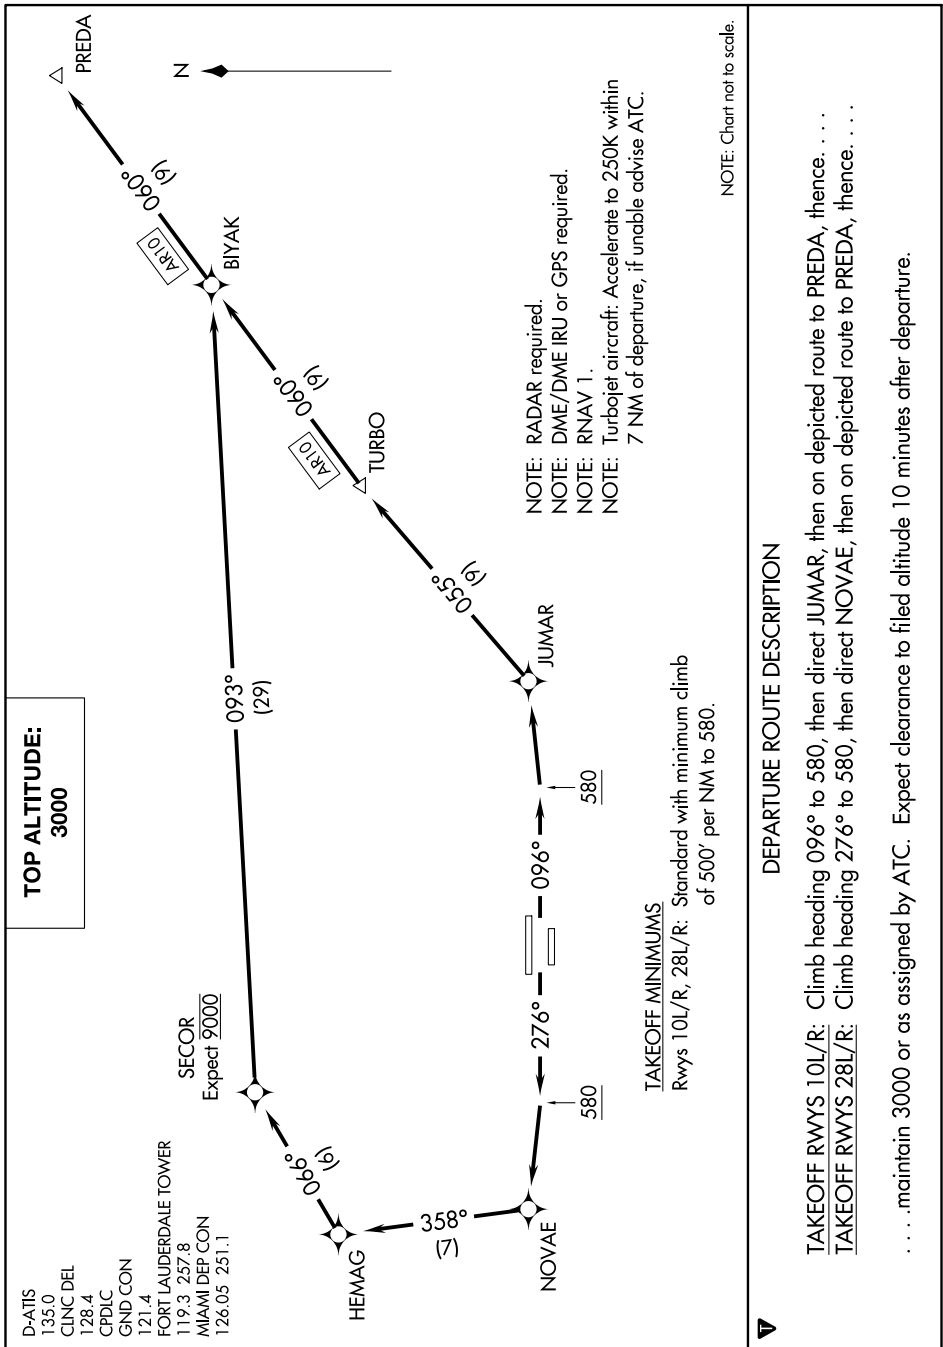

PREDA FOUR DEPARTURE (RNAV)

FORT LAUDERDALE/HOLLYWOOD INTL (FLL)
FORT LAUDERDALE, FLORIDA

SE-3, 10 SEP 2020 to 08 OCT 2020

DEPARTURE ROUTE DESCRIPTION

TAKEOFF RWYS 10L/R: Climb heading 096° to 580, then direct JUMAR, then on depicted route to PREDA, thence. . . .

TAKEOFF RWYS 28L/R: Climb heading 276° to 580, then direct NOVAE, then on depicted route to PREDA, thence. . . .

. . . . maintain 3000 or as assigned by ATC. Expect clearance to filed altitude 10 minutes after departure.

PREDA FOUR DEPARTURE (RNAV)

SE-3, 10 SEP 2020 to 08 OCT 2020