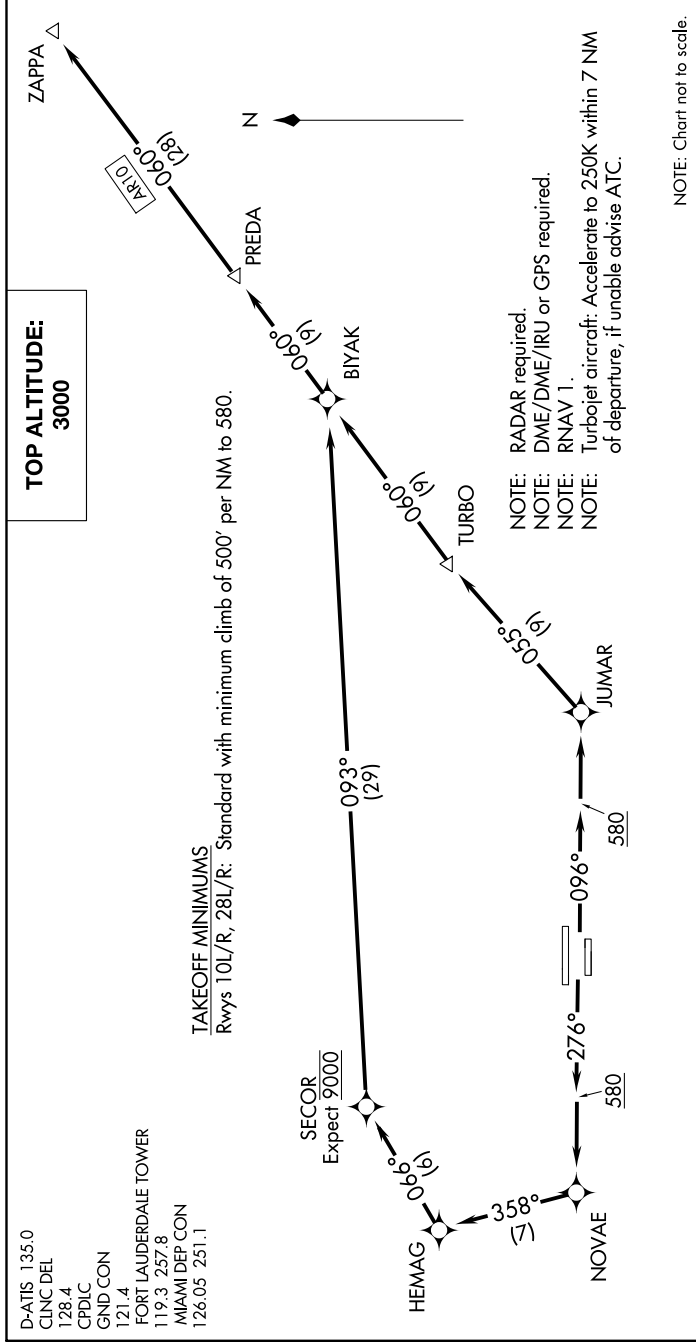

ZAPPA FOUR DEPARTURE (RNAV)

FORT LAUDERDALE, FLORIDA

SE-3, 10 SEP 2020 to 08 OCT 2020

DEPARTURE ROUTE DESCRIPTION

TAKEOFF RWYS 10L/R: Climb heading 096° to 580, then direct JUMAR, then on depicted route to ZAPPA, thence. . . .

TAKEOFF RWYS 28L/R: Climb heading 276° to 580, then direct NOVAE, then on depicted route to ZAPPA, thence. . . .

. . . maintain 3000 or as assigned by ATC. Expect clearance to filed altitude 10 minutes after departure.

ZAPPA FOUR DEPARTURE (RNAV)

SE-3, 10 SEP 2020 to 08 OCT 2020