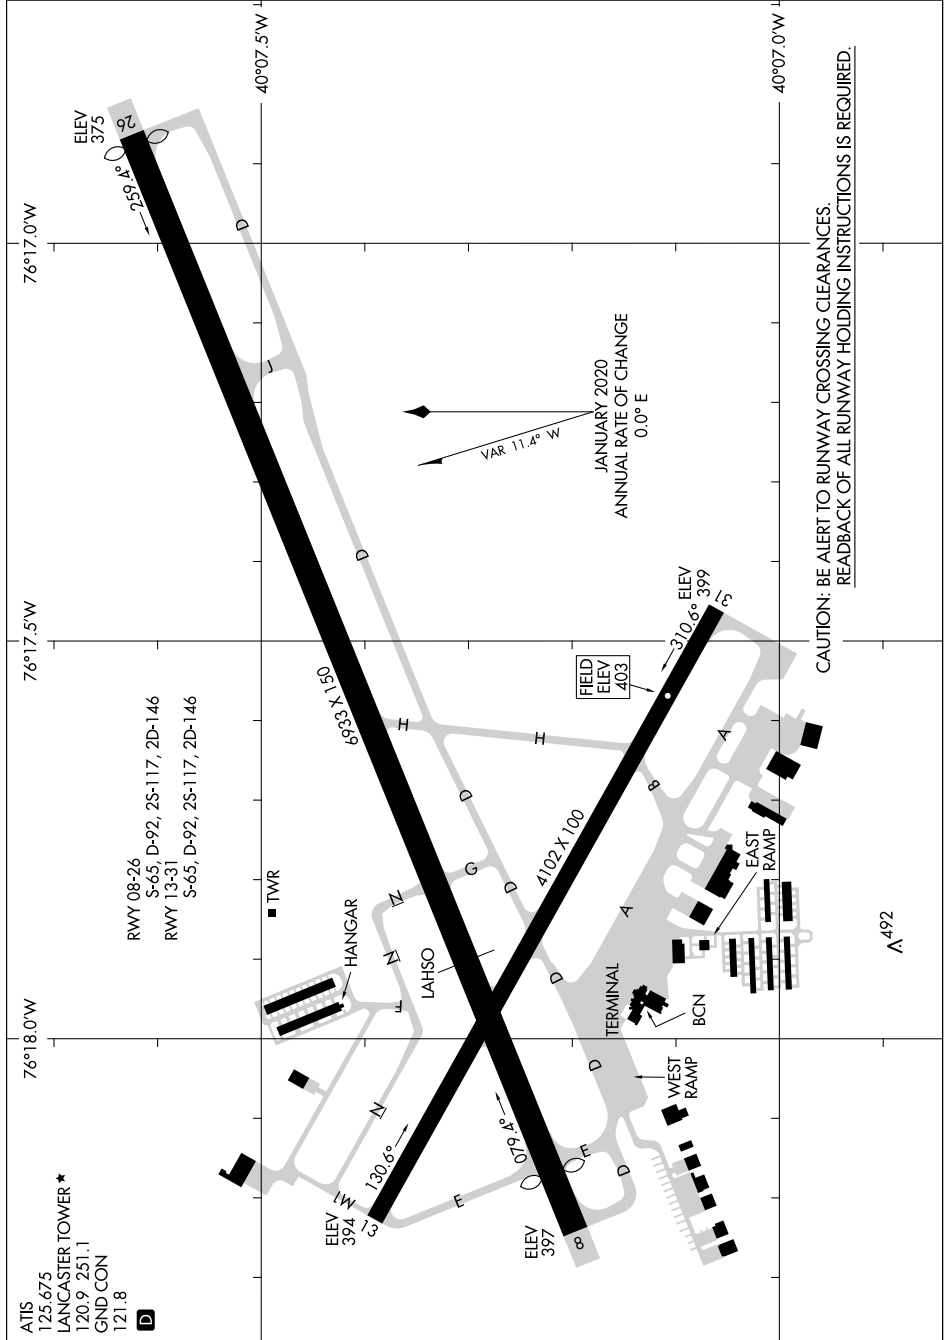

AIRPORT DIAGRAM

AL-927 (FAA)

LANCASTER (LNS)
LANCASTER, PENNSYLVANIA

NE-4, 10 SEP 2020 to 08 OCT 2020

NE-4, 10 SEP 2020 to 08 OCT 2020

AIRPORT DIAGRAM

LANCASTER, PENNSYLVANIA
LANCASTER (LNS)