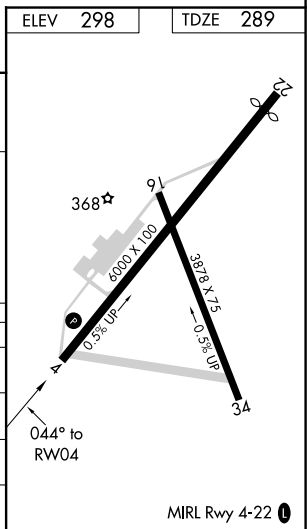

SE-4, 10 SEP 2020 to 08 OCT 2020

SE-4, 10 SEP 2020 to 08 OCT 2020