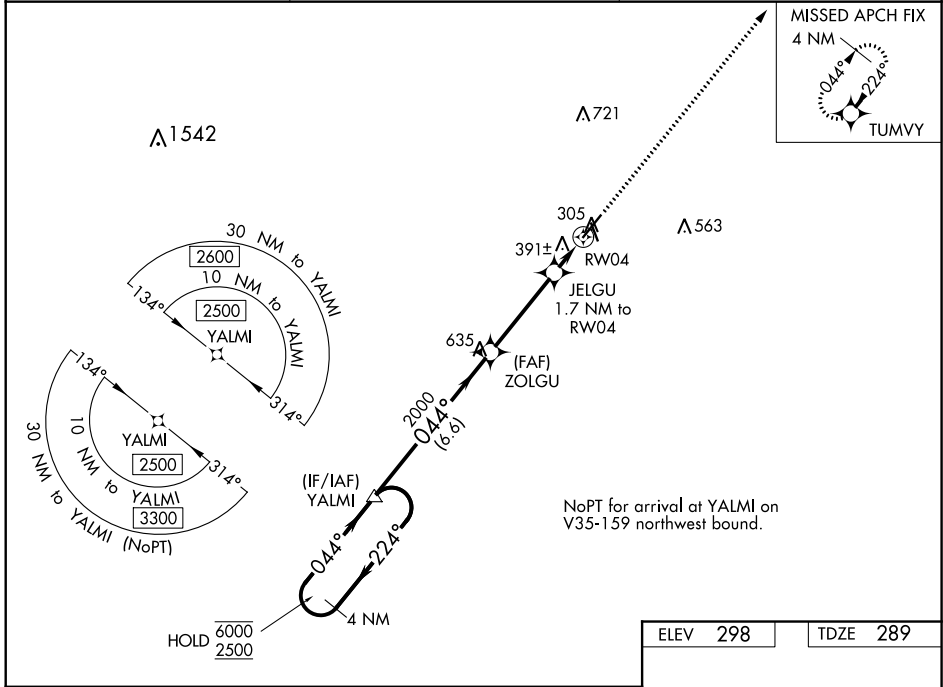

WAAS CH 82603 W04A	APP CRS 044°	Rwy Idg TDZE Apt Elev	6000 289 298
--	------------------------	-----------------------------	---

RNAV (GPS) RWY 4

MOULTRIE MUNI (MGR)

RNP APCH.		MISSED APPROACH: Climb to 2500 direct TUMVY and hold.
<p>⚠ Circling Rwy 16 NA at night. For uncompensated Baro-VNAV systems, LNAV/VNAV NA below -15°C or above 54°C.</p>		

AWOS-3PT 118.925	VALDOSTA APP CON ★ 126.6 285.6	UNICOM 122.8 (CTAF) 0
----------------------------	--	---------------------------------

CATEGORY	A	B	C	D
LPV DA		539-1	250 (300-1)	
LNNAV/VNAV DA		552-1	263 (300-1)	
LNNAV MDA		660-1	371 (400-1)	
C CIRCLING	720-1 422 (500-1)	760-1 462 (500-1)	860-1½ 562 (600-1½)	1080-2½ 782 (800-2½)

SE-4, 10 SEP 2020 to 08 OCT 2020

SE-4, 10 SEP 2020 to 08 OCT 2020