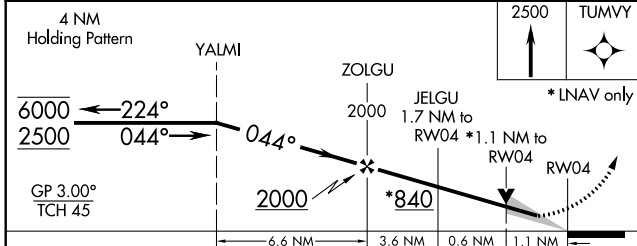

WAAS CH 82603 W04A	APP CRS 044°	Rwy Idg TDZE Apt Elev	6000 289 298

RNAV (GPS) RWY 4

MOULTRIE MUNI (MGR)

RNP APCH.		MISSED APPROACH: Climb to 2500 direct TUMVY and hold.
⚠ Circling Rwy 16 NA at night. For uncompensated Baro-VNAV systems, LNAV/VNAV NA below -15°C or above 54°C.		

AWOS-3PT 118.925	VALDOSTA APP CON ★ 126.6 285.6	UNICOM 122.8 (CTAF) 0

CATEGORY	A	B	C	D
LPV DA		539-1	250 (300-1)	
LNNAV/VNAV DA		552-1	263 (300-1)	
LNNAV MDA		660-1	371 (400-1)	
C CIRCLING	720-1 422 (500-1)	760-1 462 (500-1)	860-1½ 562 (600-1½)	1080-2½ 782 (800-2½)