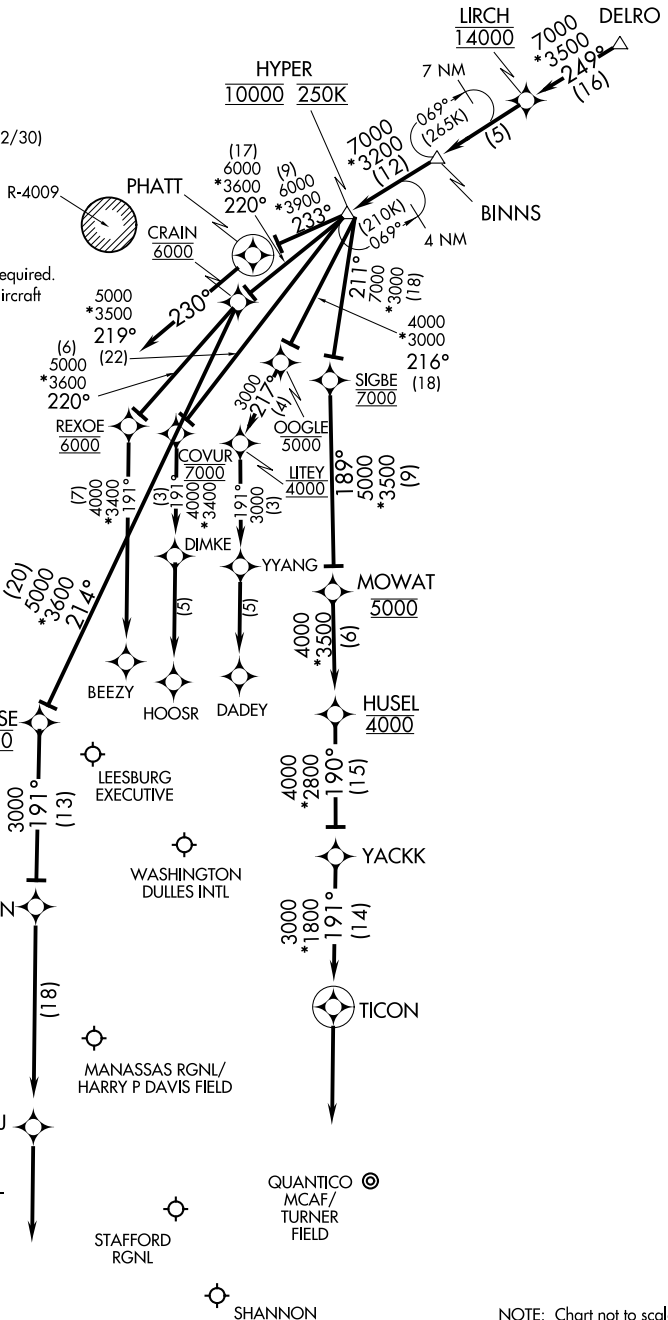

HYPER SEVEN ARRIVAL (RNAV) Arrival Routes

WASHINGTON, DC

POTOMAC APP CON
 133.0 288.35
 IAD ATIS
 134.85
 DULLES TOWER
 120.1 317.8 (Rwy 1R/19L)
 120.25 348.6 (Rwy 1C/19C)
 134.425 348.6 (Rwy 1L/19R, 12/30)

- NOTE: RADAR required.
- NOTE: RNAV 1.
- NOTE: DME/DME/IRU or GPS required.
- NOTE: Turbojet and turboprop aircraft only.
- NOTE: For aircraft capable of 180K or greater.

NE-3, 10 SEP 2020 to 08 OCT 2020

NE-3, 10 SEP 2020 to 08 OCT 2020

HYPER SEVEN ARRIVAL (RNAV) Arrival Routes

WASHINGTON, DC