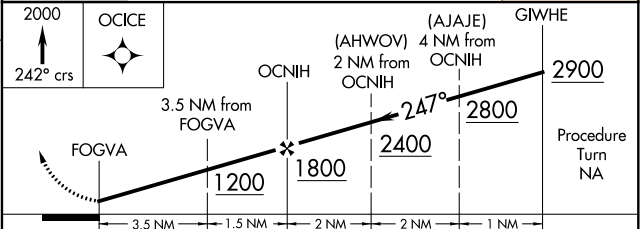

APP CRS <b>247°</b>	Rwy Idg <b>2712</b>
	TDZE <b>28</b>
	Apt Elev <b>28</b>

# GPS RWY 24

BOB MAXWELL MEMORIAL AIRFIELD (OKB)

NA Night Landing: Rwy 6 NA.	MISSED APPROACH: Climb to 2000 via 242° course to OCICE WP and hold.
--------------------------------	--

ASOS <b>127.8</b>	SOCAL APP CON <b>127.3 323.0</b>	UNICOM <b>122.725 (CTAF)</b>
----------------------	-------------------------------------	---------------------------------

CATEGORY	A	B	C	D
S-24	740-1 712 (800-1)		NA	
CIRCLING	880-1	880-1½	NA	
	852 (900-1)	852 (900-1½)		

# GPS RWY 24

SW-3, 10 SEP 2020 to 08 OCT 2020

SW-3, 10 SEP 2020 to 08 OCT 2020