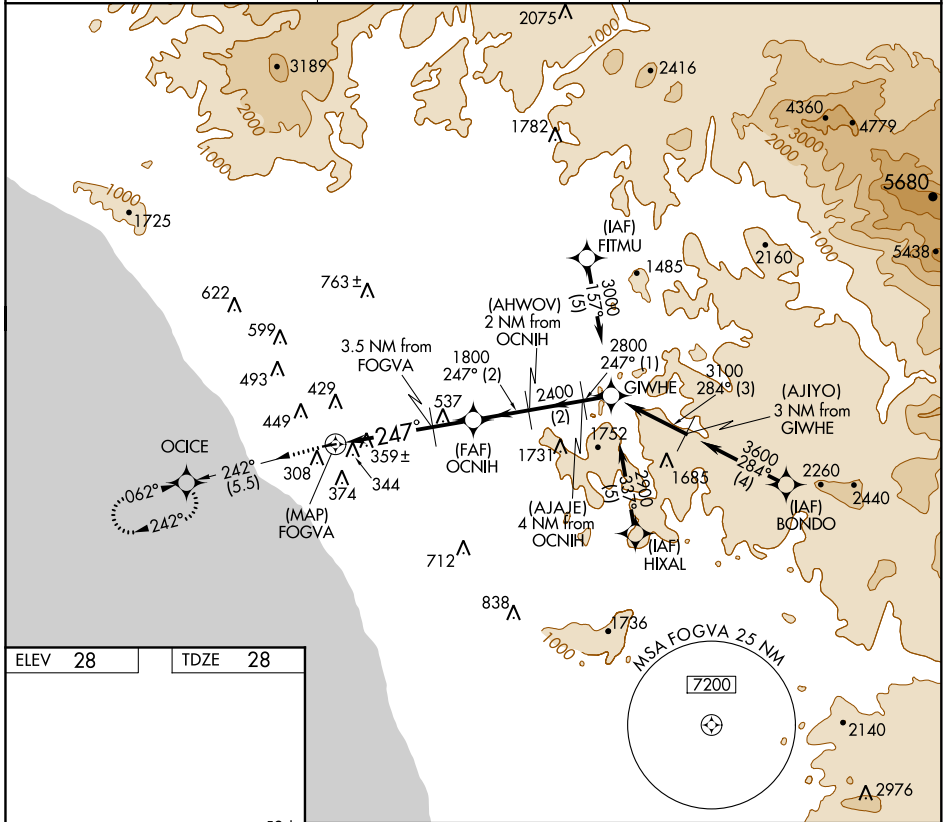

APP CRS <b>247°</b>	Rwy Idg <b>2712</b>
	TDZE <b>28</b>
	Apt Elev <b>28</b>

# GPS RWY 24

BOB MAXWELL MEMORIAL AIRFIELD (OKB)

NA Night Landing: Rwy 6 NA.	MISSED APPROACH: Climb to 2000 via 242° course to OCICE WP and hold.
--------------------------------	--

ASOS <b>127.8</b>	SOCAL APP CON <b>127.3 323.0</b>	UNICOM <b>122.725 (CTAF)</b>
----------------------	-------------------------------------	---------------------------------

CATEGORY	A	B	C	D
S-24	740-1 712 (800-1)		NA	
CIRCLING	880-1	880-1½	NA	
	852 (900-1)	852 (900-1½)		

# GPS RWY 24

SW-3, 10 SEP 2020 to 08 OCT 2020

SW-3, 10 SEP 2020 to 08 OCT 2020