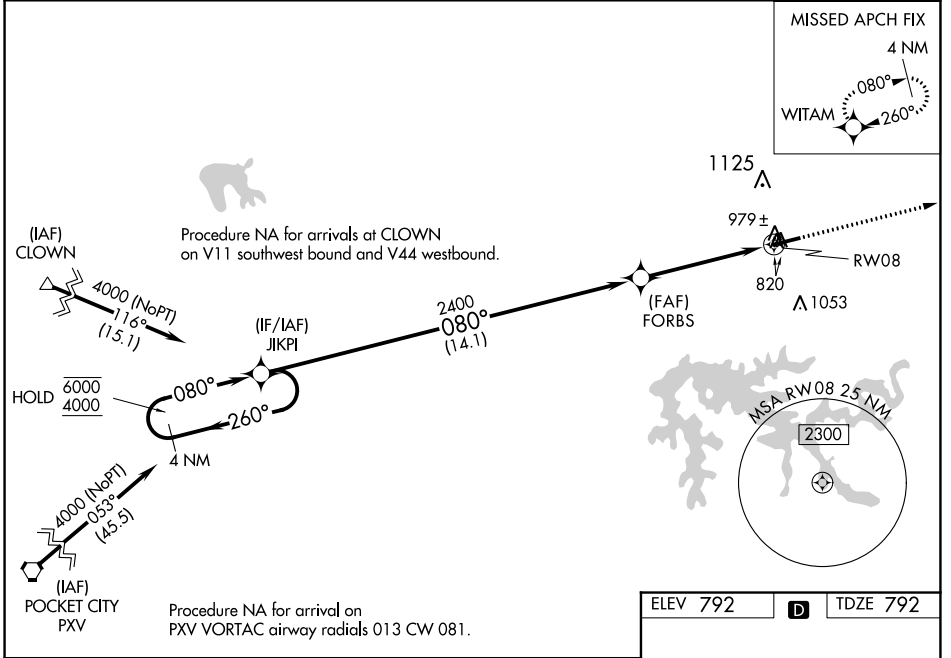

WAAS CH 61320 W08A	APP CRS 080°	Rwy ldg 5309 TDZE 792 Apt Elev 792
--	------------------------	---

RNAV (GPS) RWY 8

FRENCH LICK MUNI (F.R.H)

RNP APCH.

⚠ For uncompensated Baro-VNAV systems, LNAV/VNAV NA below -16°C or above 39°C.

MISSED APPROACH: Climb to 4000 direct WITAM and hold.

AWOS-3 118.075	LOUISVILLE APP CON 132.075 327.0	UNICOM 122.8 (CTAF) 0
--------------------------	--	---------------------------------

ELEV 792 **D** TDZE 792

5500 X 100

080° to RW08

MIRL Rwy 8-26 0
REIL Rwy 8 and 26

CATEGORY	A	B	C	D
LPV DA		1057-7/8	265 (300-7/8)	
LNAV/VNAV DA		1162-1 1/4	370 (400-1 1/4)	
LNAV MDA	1240-1	448 (500-1)	1240-1 3/8	448 (500-1 3/8)
CIRCLING	1280-1	488 (500-1)	1280-1 1/2 488 (500-1 1/2)	1480-2 1/4 688 (700-2 1/4)

EC-2, 10 SEP 2020 to 08 OCT 2020

EC-2, 10 SEP 2020 to 08 OCT 2020