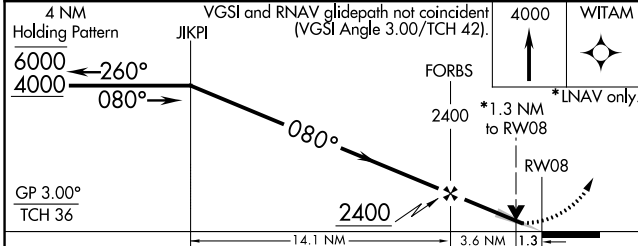

WAAS CH 61320 W08A	APP CRS 080°	Rwy ldg 5309 TDZE 792 Apt Elev 792
--	------------------------	---

RNAV (GPS) RWY 8

FRENCH LICK MUNI (F.R.H)

RNP APCH.

⚠ For uncompensated Baro-VNAV systems, LNAV/VNAV NA below -16°C or above 39°C.

MISSED APPROACH: Climb to 4000 direct WITAM and hold.

AWOS-3 118.075	LOUISVILLE APP CON 132.075 327.0	UNICOM 122.8 (CTAF) 0
--------------------------	--	---------------------------------

ELEV 792 **D** TDZE 792

5500 X 100

080° to RW08

MIRL Rwy 8-26 0
REIL Rwy 8 and 26

CATEGORY	A	B	C	D
LPV DA		1057-7/8	265 (300-7/8)	
LNAV/VNAV DA		1162-1 1/4	370 (400-1 1/4)	
LNAV MDA	1240-1	448 (500-1)	1240-1 3/8	448 (500-1 3/8)
CIRCLING	1280-1	488 (500-1)	1280-1 1/2 488 (500-1 1/2)	1480-2 1/4 688 (700-2 1/4)