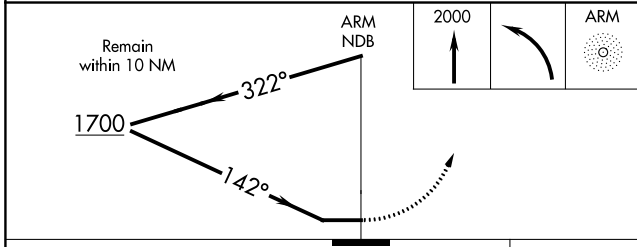

NDB ARM 245	APP CRS 142°	Rwy Idg TDZE Apt Elev	5004 100 100

NDB RWY 14

WHARTON RGNL (ARM)

▽ MISSED APPROACH: Climb to 2000 then left turn to ARM NDB and hold.

AWOS-3 118.475	HOUSTON CENTER 128.6 360.8	UNICOM 122.7 (CTAF) 0

CATEGORY	A	B	C	D
S-14	560-1	460 (500-1)	560-1³/₈ 460 (500-1³/₈)	NA
CIRCLING	560-1	460 (500-1)	560-1¹/₂ 460 (500-1¹/₂)	NA

SC-5, 10 SEP 2020 to 08 OCT 2020

SC-5, 10 SEP 2020 to 08 OCT 2020