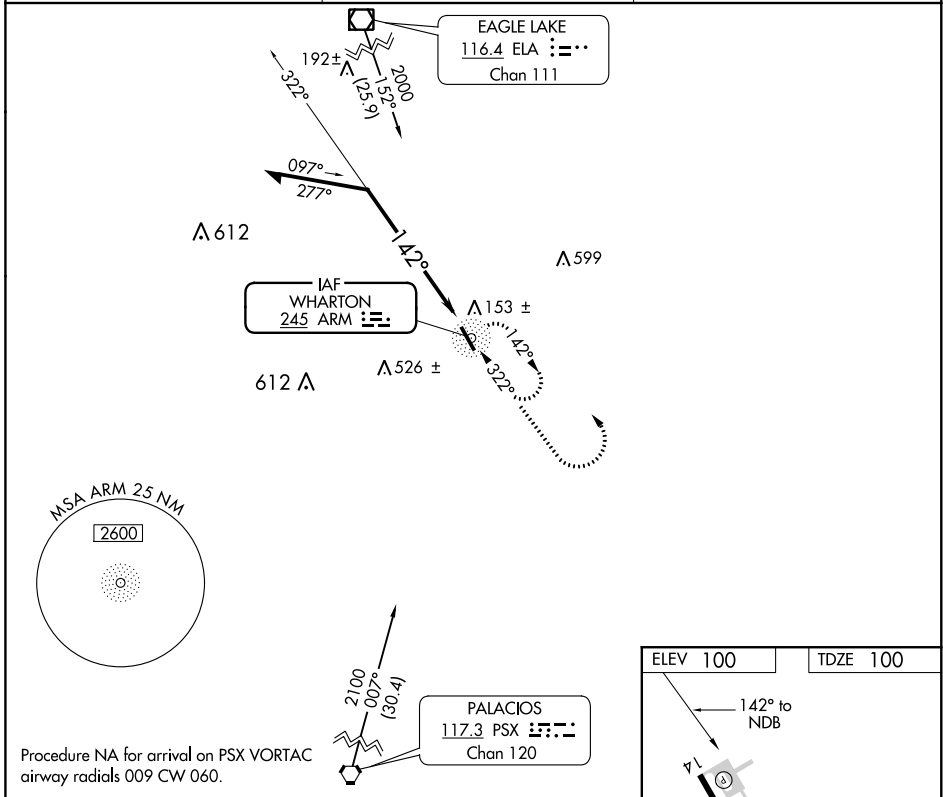

NDB ARM 245	APP CRS 142°	Rwy Idg TDZE Apt Elev	5004 100 100
-----------------------	------------------------	-----------------------------	---

NDB RWY 14

WHARTON RGNL (ARM)

▽ MISSED APPROACH: Climb to 2000 then left turn to ARM NDB and hold.

AWOS-3 118.475	HOUSTON CENTER 128.6 360.8	UNICOM 122.7 (CTAF) 0
--------------------------	--------------------------------------	---------------------------------

CATEGORY	A	B	C	D
S-14	560-1	460 (500-1)	560-1 ³ / ₈ 460 (500-1 ³ / ₈)	NA
CIRCLING	560-1	460 (500-1)	560-1 ¹ / ₂ 460 (500-1 ¹ / ₂)	NA

SC-5, 10 SEP 2020 to 08 OCT 2020

SC-5, 10 SEP 2020 to 08 OCT 2020