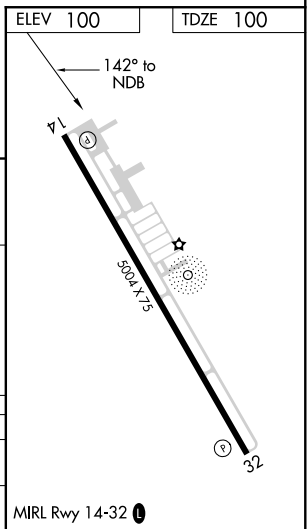

NDB ARM 245	APP CRS 142°	Rwy Idg TDZE Apt Elev	5004 100 100

NDB RWY 14

WHARTON RGNL (ARM)

▽ MISSED APPROACH: Climb to 2000 then left turn to ARM NDB and hold.

AWOS-3 118.475	HOUSTON CENTER 128.6 360.8	UNICOM 122.7 (CTAF) 0

CATEGORY	A	B	C	D
S-14	560-1	460 (500-1)	560-1³/₈ 460 (500-1³/₈)	NA
CIRCLING	560-1	460 (500-1)	560-1¹/₂ 460 (500-1¹/₂)	NA

SC-5, 10 SEP 2020 to 08 OCT 2020

SC-5, 10 SEP 2020 to 08 OCT 2020