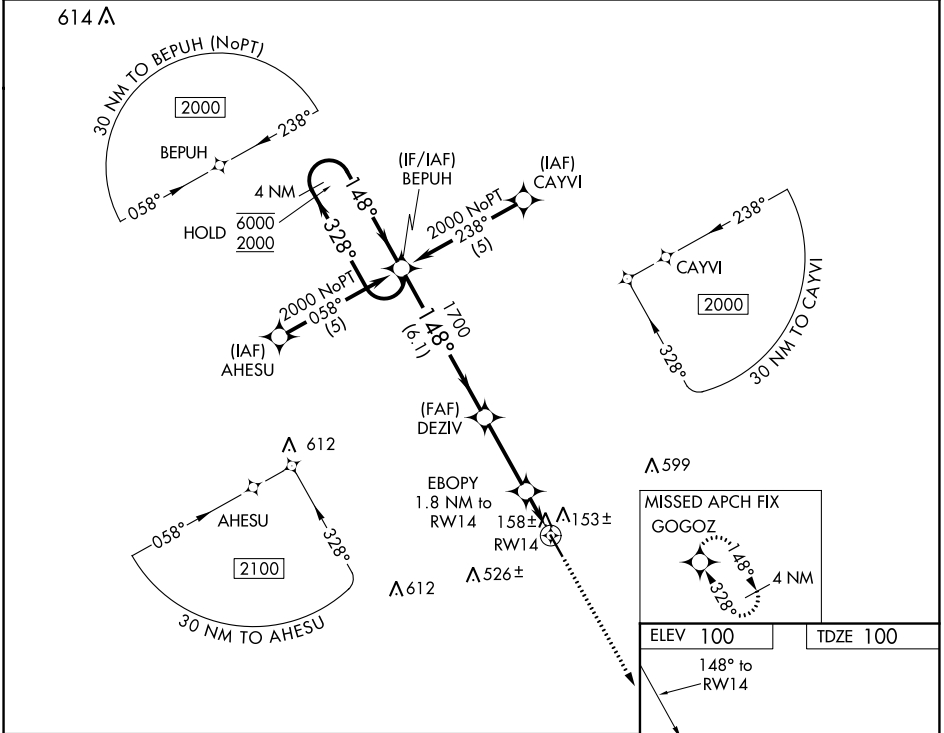

WAAS CH 77714 W14A	APP CRS 148°	Rwy Idg TDZE Apt Elev	5004 100 100
--	------------------------	-----------------------------	---

RNAV (GPS) RWY 14

WHARTON RGNL (A.R.M)

RNP APCH. ▼ For uncompensated Baro-VNAV systems, LNAV/VNAV NA below -15°C or above 54°C.		MISSED APPROACH: Climb to 2000 direct GOGOZ and hold.
AWOS-3 118.475	HOUSTON CENTER 128.6 360.8	UNICOM 122.7 (CTAF)

CATEGORY	A	B	C	D
LPV DA	396-1	296 (300-1)		NA
LNAV/VNAV DA	428-1¼	328 (400-1¼)		NA
LNAV MDA	420-1	320 (400-1)		NA

SC-5, 10 SEP 2020 to 08 OCT 2020

SC-5, 10 SEP 2020 to 08 OCT 2020