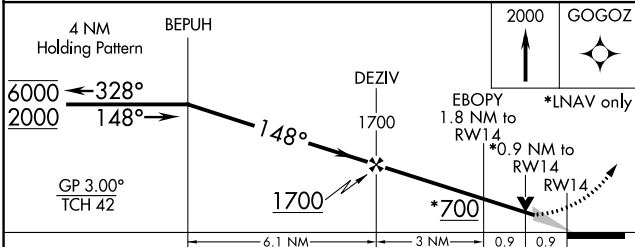

WAAS CH 77714 W14A	APP CRS 148°	Rwy Idg TDZE Apt Elev	5004 100 100
--	------------------------	-----------------------------	---

RNAV (GPS) RWY 14

WHARTON RGNL (A.R.M)

RNP APCH. ▼ For uncompensated Baro-VNAV systems, LNAV/VNAV NA below -15°C or above 54°C.		MISSED APPROACH: Climb to 2000 direct GOGOZ and hold.
AWOS-3 118.475	HOUSTON CENTER 128.6 360.8	UNICOM 122.7 (CTAF)

CATEGORY	A	B	C	D
LPV DA	396-1	296 (300-1)		NA
LNAV/VNAV DA	428-1¼	328 (400-1¼)		NA
LNAV MDA	420-1	320 (400-1)		NA

SC-5, 10 SEP 2020 to 08 OCT 2020

SC-5, 10 SEP 2020 to 08 OCT 2020