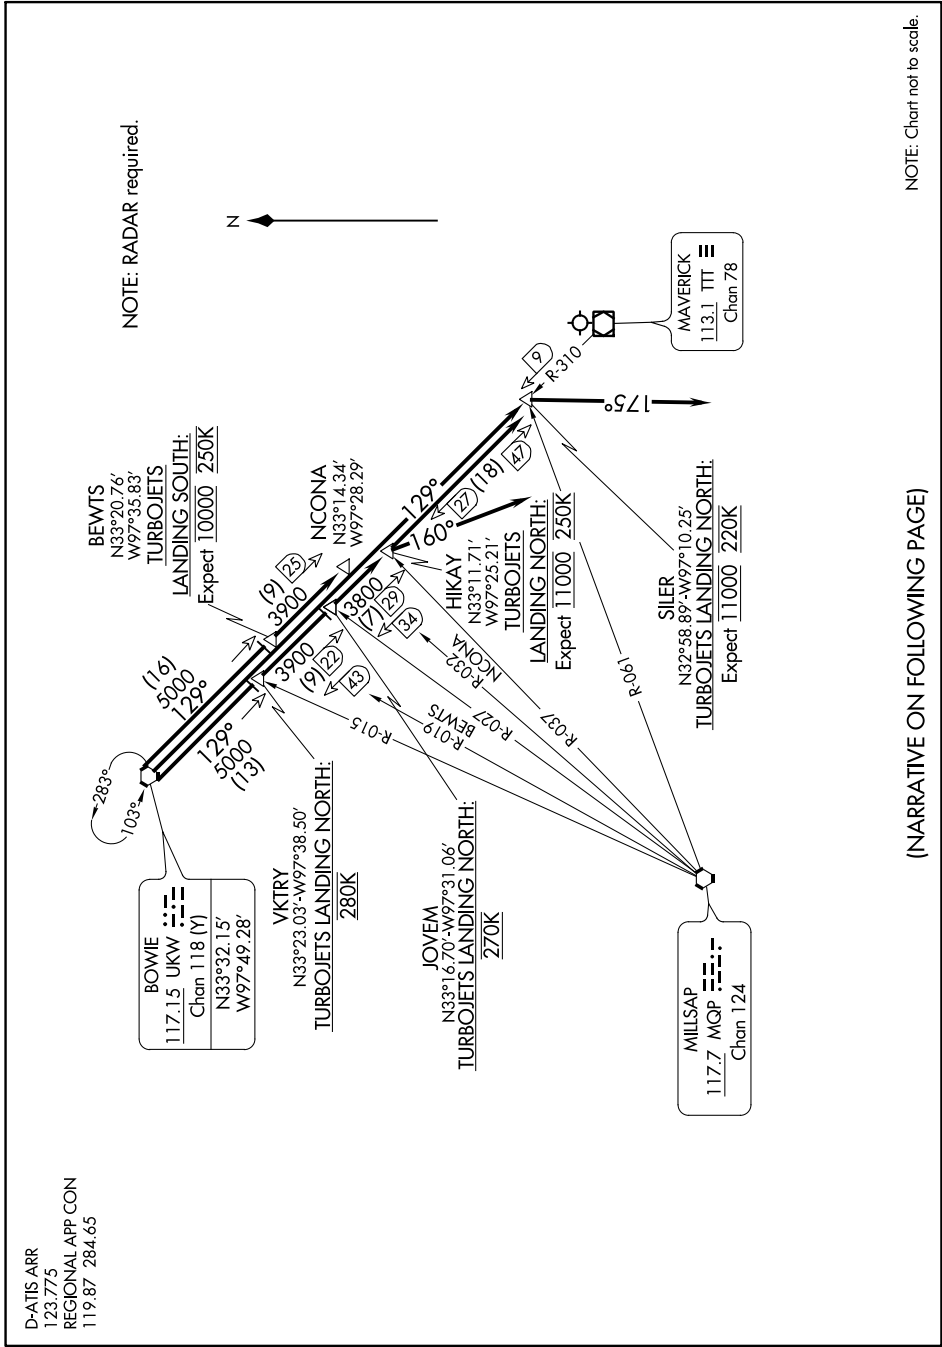

SC-2, 10 SEP 2020 to 08 OCT 2020

NOTE: Chart not to scale.

(NARRATIVE ON FOLLOWING PAGE)

SC-2, 10 SEP 2020 to 08 OCT 2020

D-ATIS ARR  
123.775  
REGIONAL APP CON  
119.87, 284.65