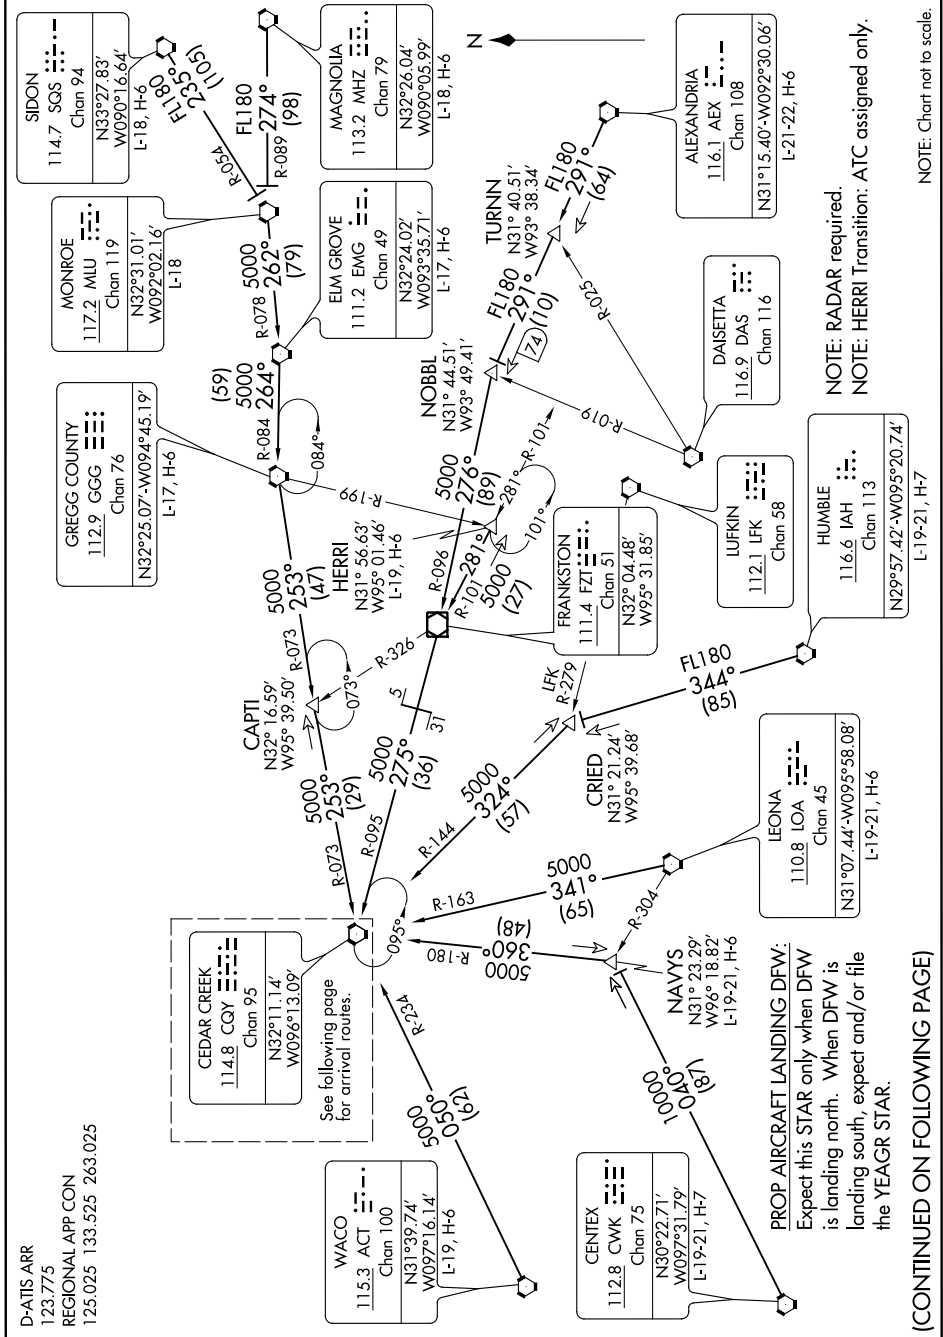

# CEDAR CREEK ONE ARRIVAL Transition Routes

SC-2, 10 SEP 2020 to 08 OCT 2020

SC-2, 10 SEP 2020 to 08 OCT 2020

# CEDAR CREEK ONE ARRIVAL Transition Routes

(CONTINUED ON FOLLOWING PAGE)