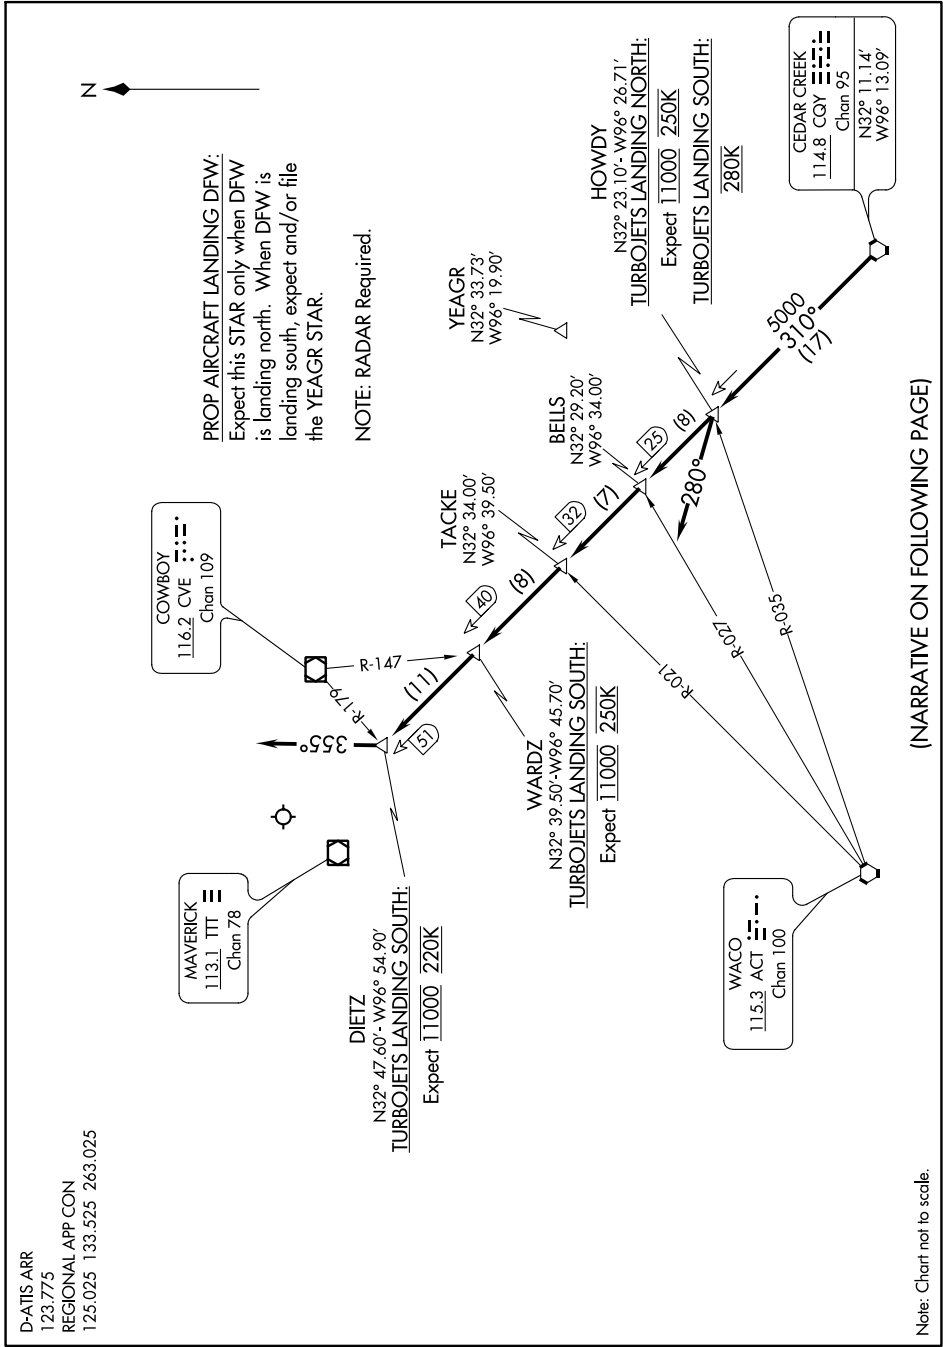

CEDAR CREEK ONE ARRIVAL

Arrival Routes

DALLAS-FORT WORTH, TEXAS

SC-2, 10 SEP 2020 to 08 OCT 2020

(NARRATIVE ON FOLLOWING PAGE)

SC-2, 10 SEP 2020 to 08 OCT 2020

Note: Chart not to scale.

CEDAR CREEK ONE ARRIVAL

Arrival Routes

DALLAS-FORT WORTH, TEXAS