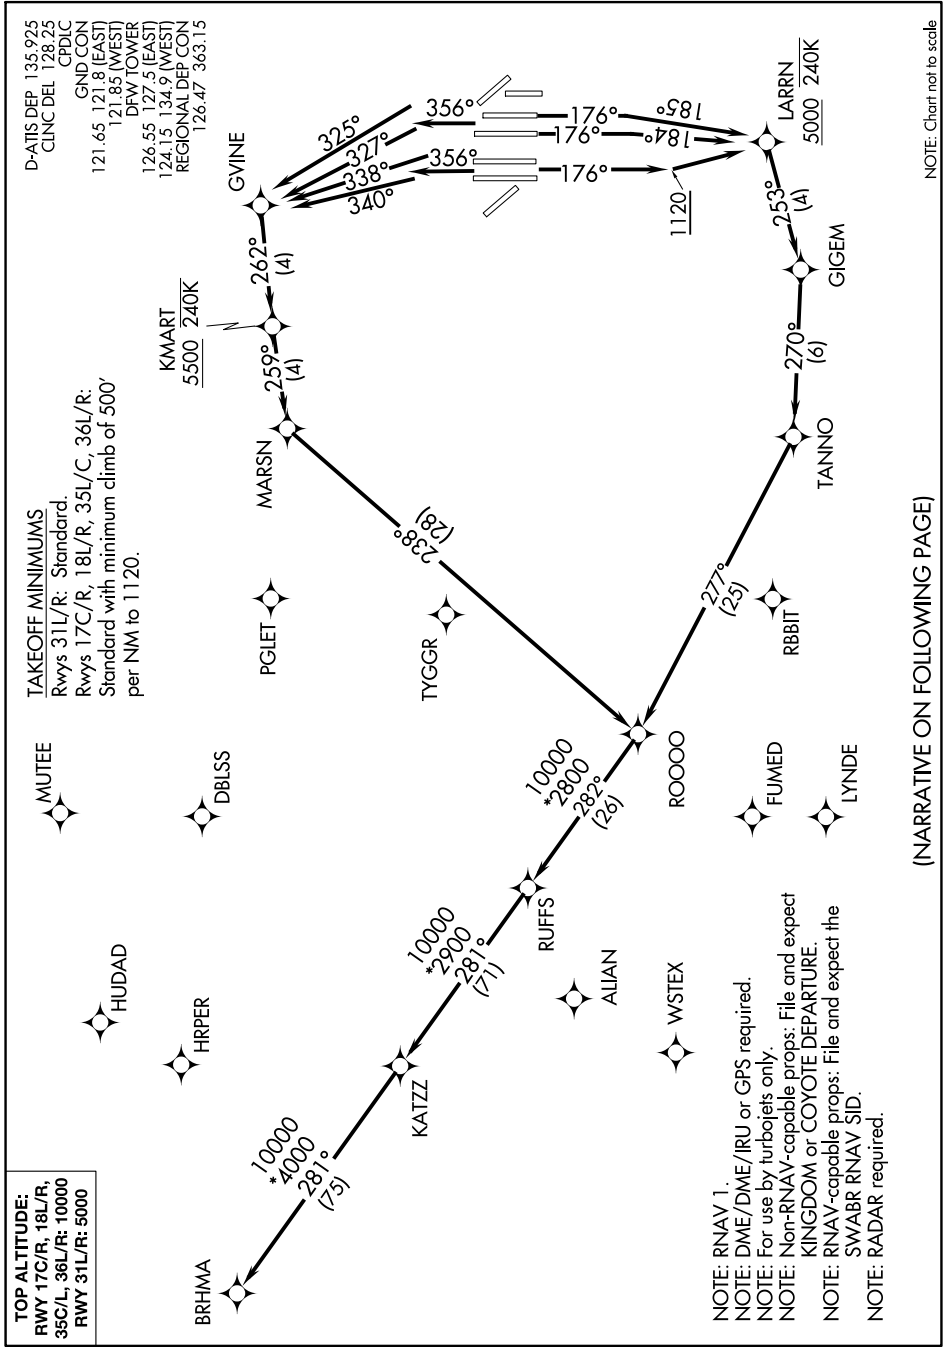

# KATZZ TWO DEPARTURE (RNAV)

DALLAS-FORT WORTH, TEXAS

SC-2, 10 SEP 2020 to 08 OCT 2020

NOTE: Chart not to scale

(NARRATIVE ON FOLLOWING PAGE)

SC-2, 10 SEP 2020 to 08 OCT 2020

# KATZZ TWO DEPARTURE (RNAV)

DALLAS-FORT WORTH, TEXAS