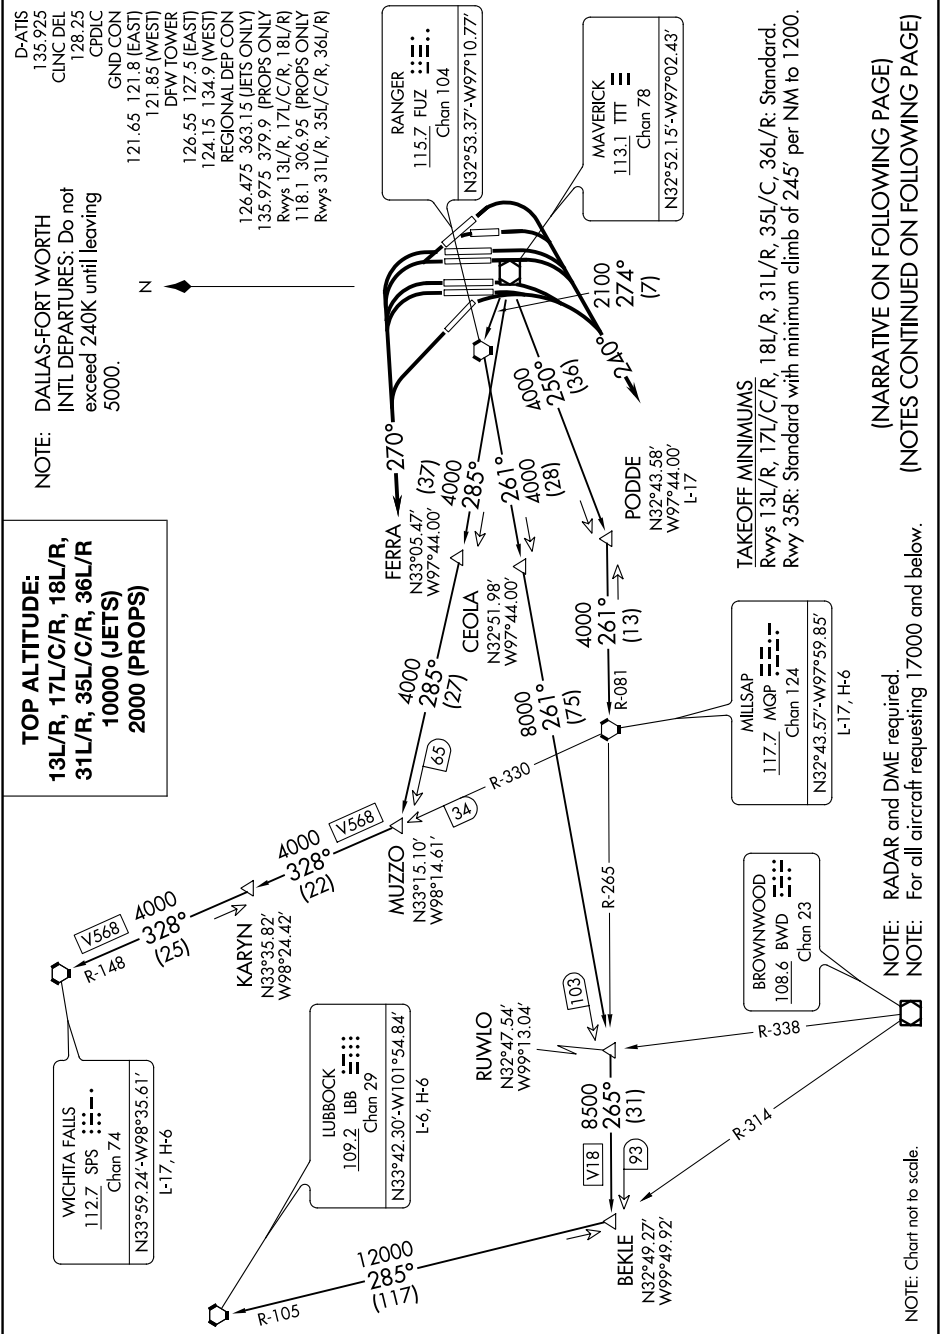

KINGDOM SEVEN DEPARTURE

SC-2, 10 SEP 2020 to 08 OCT 2020

NOTE: DALLAS-FORT WORTH INTL DEPARTURES: Do not exceed 240K until leaving 5000.

D-ATIS
135.925
CINC DEL
128.25
CPD/C
GND CON
121.65 121.8 (EAST)
121.85 (WEST)
DFW TOWER
126.55 127.5 (EAST)
124.15 134.9 (WEST)
REGIONAL DEP CON
126.475 363.15 (JETS ONLY)
135.975 379.9 (PROPS ONLY)
Rwys 13L/R, 17L/C/R, 18L/R
118.1 306.95 (PROPS ONLY)
Rwys 31L/R, 35L/C/R, 36L/R

TOP ALTITUDE:
13L/R, 17L/C/R, 18L/R,
31L/R, 35L/C/R, 36L/R
10000 (JETS)
2000 (PROPS)

KINGDOM SEVEN DEPARTURE

SC-2, 10 SEP 2020 to 08 OCT 2020