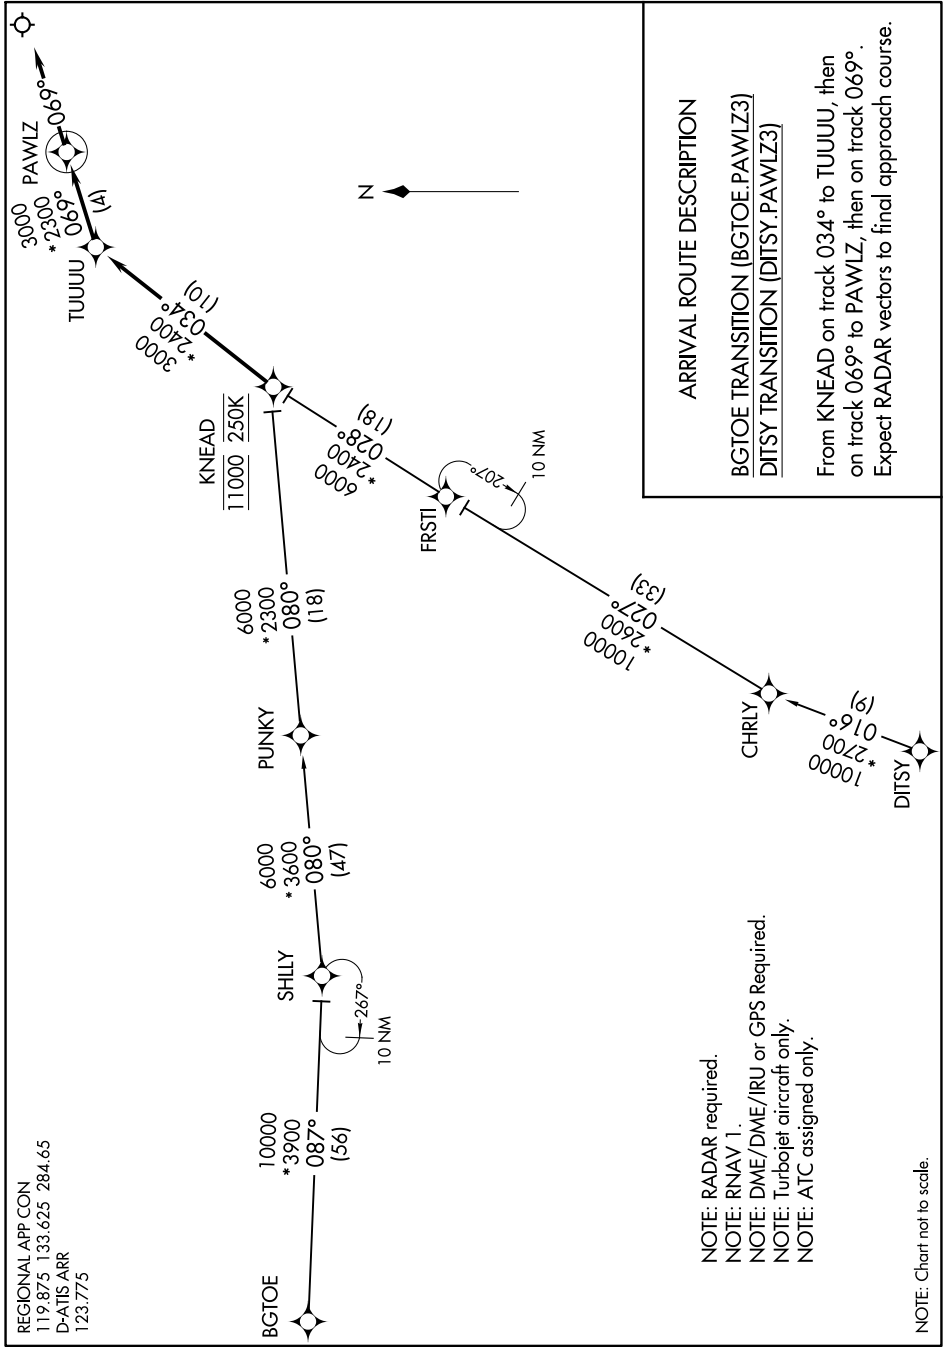

(KNEAD.PAWLZ3) 20198

PAWLZ THREE ARRIVAL (RNAV)

AL-6039 (FAA)

DALLAS-FORT WORTH INTL (DFW)
DALLAS-FORT WORTH, TEXAS

SC-2, 10 SEP 2020 to 08 OCT 2020

SC-2, 10 SEP 2020 to 08 OCT 2020

PAWLZ THREE ARRIVAL (RNAV)

(KNEAD.PAWLZ3) 31MAR16

DALLAS-FORT WORTH, TEXAS
DALLAS-FORT WORTH INTL (DFW)