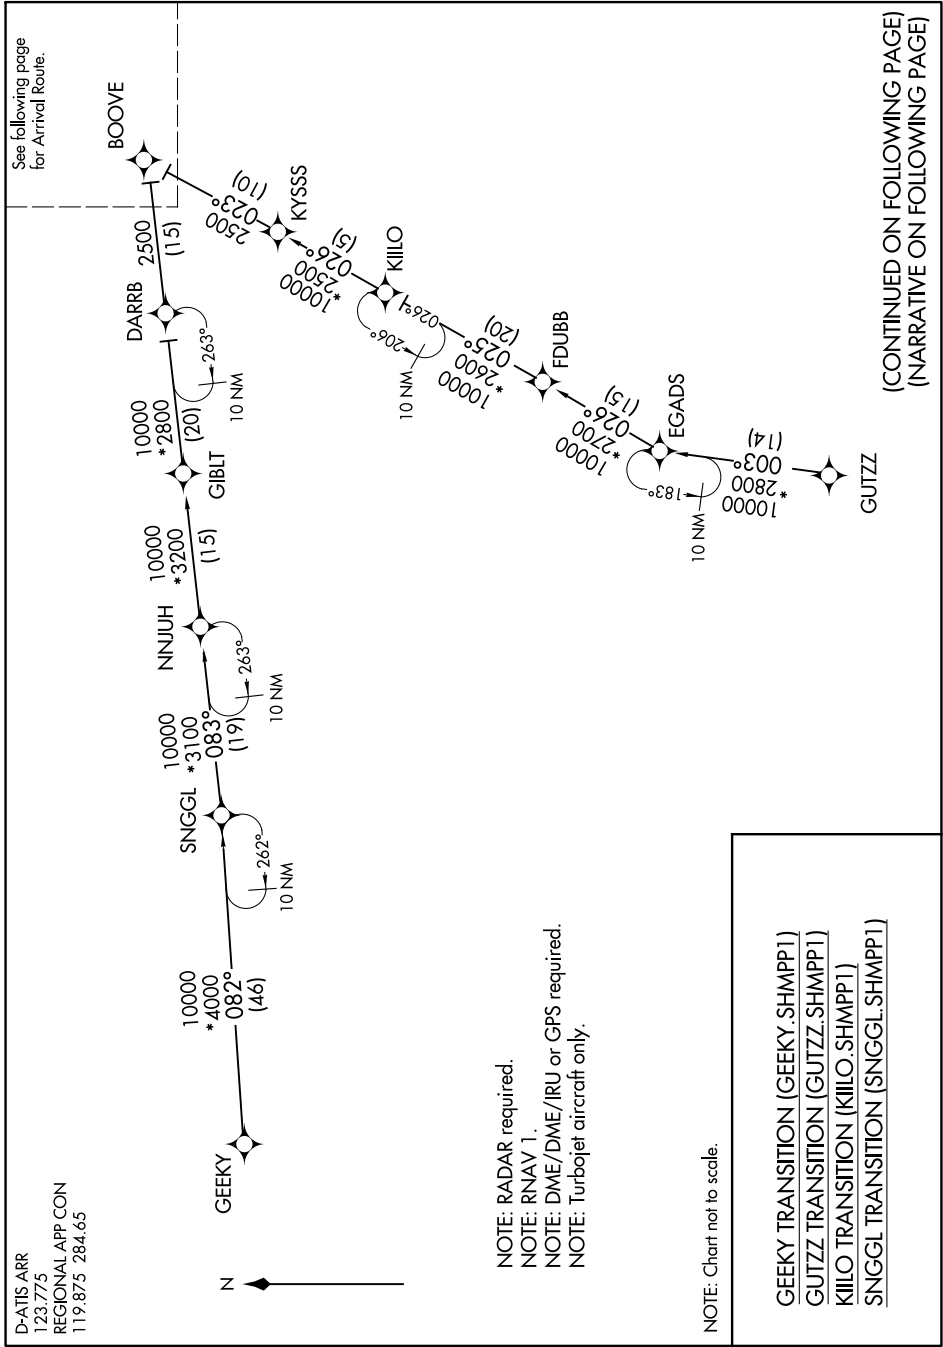

SHMPP ONE ARRIVAL (RNAV) Transition Routes

SC-2, 10 SEP 2020 to 08 OCT 2020

SHMPP ONE ARRIVAL (RNAV) Transition Routes

SC-2, 10 SEP 2020 to 08 OCT 2020