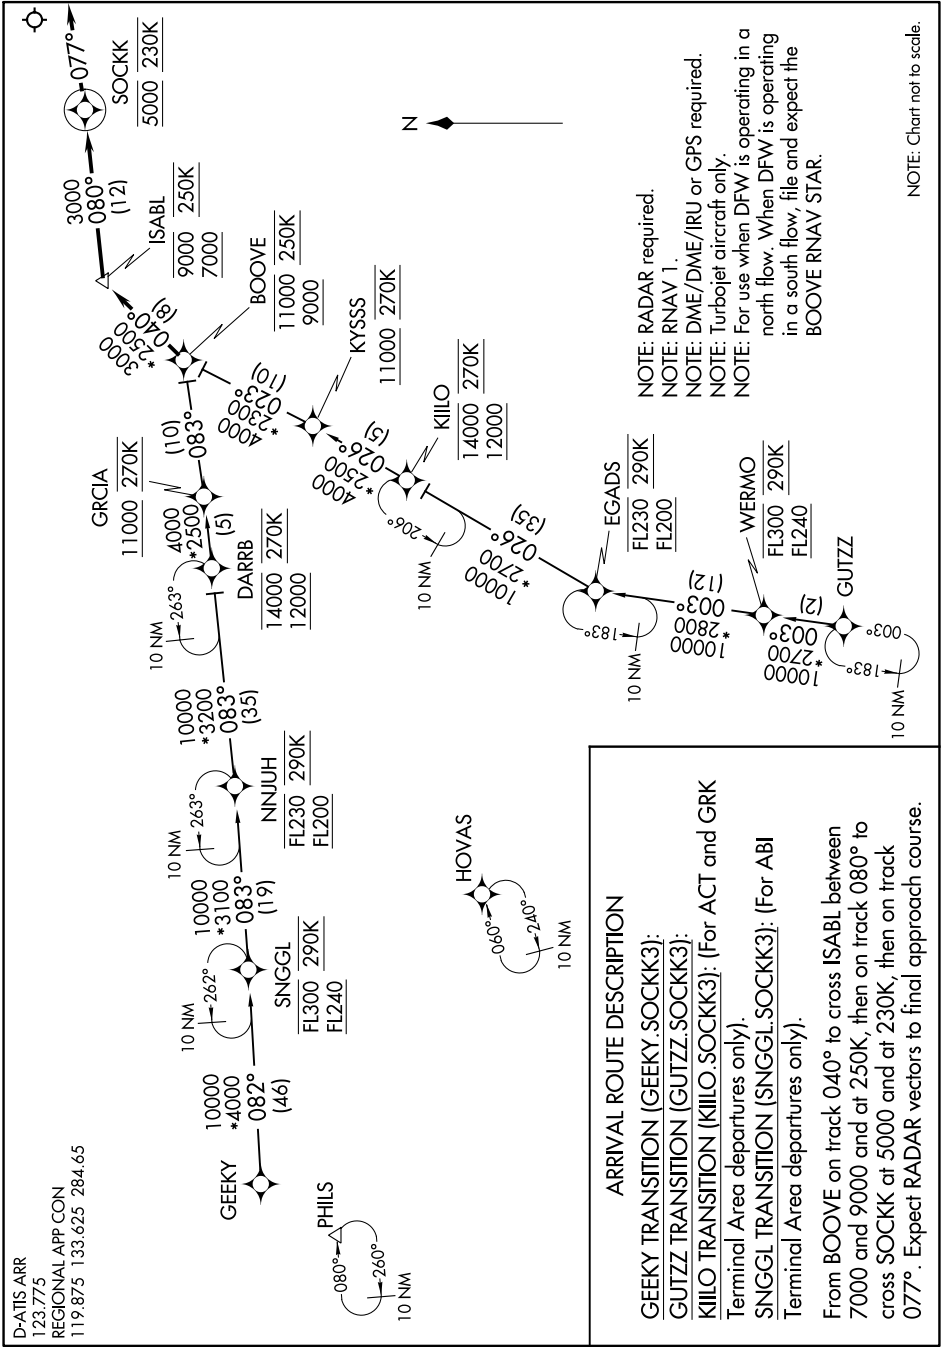

SC-2, 10 SEP 2020 to 08 OCT 2020

SOCKK THREE ARRIVAL (RNAV)
(BOOVE.SOCKK3) 26MAY16

SC-2, 10 SEP 2020 to 08 OCT 2020