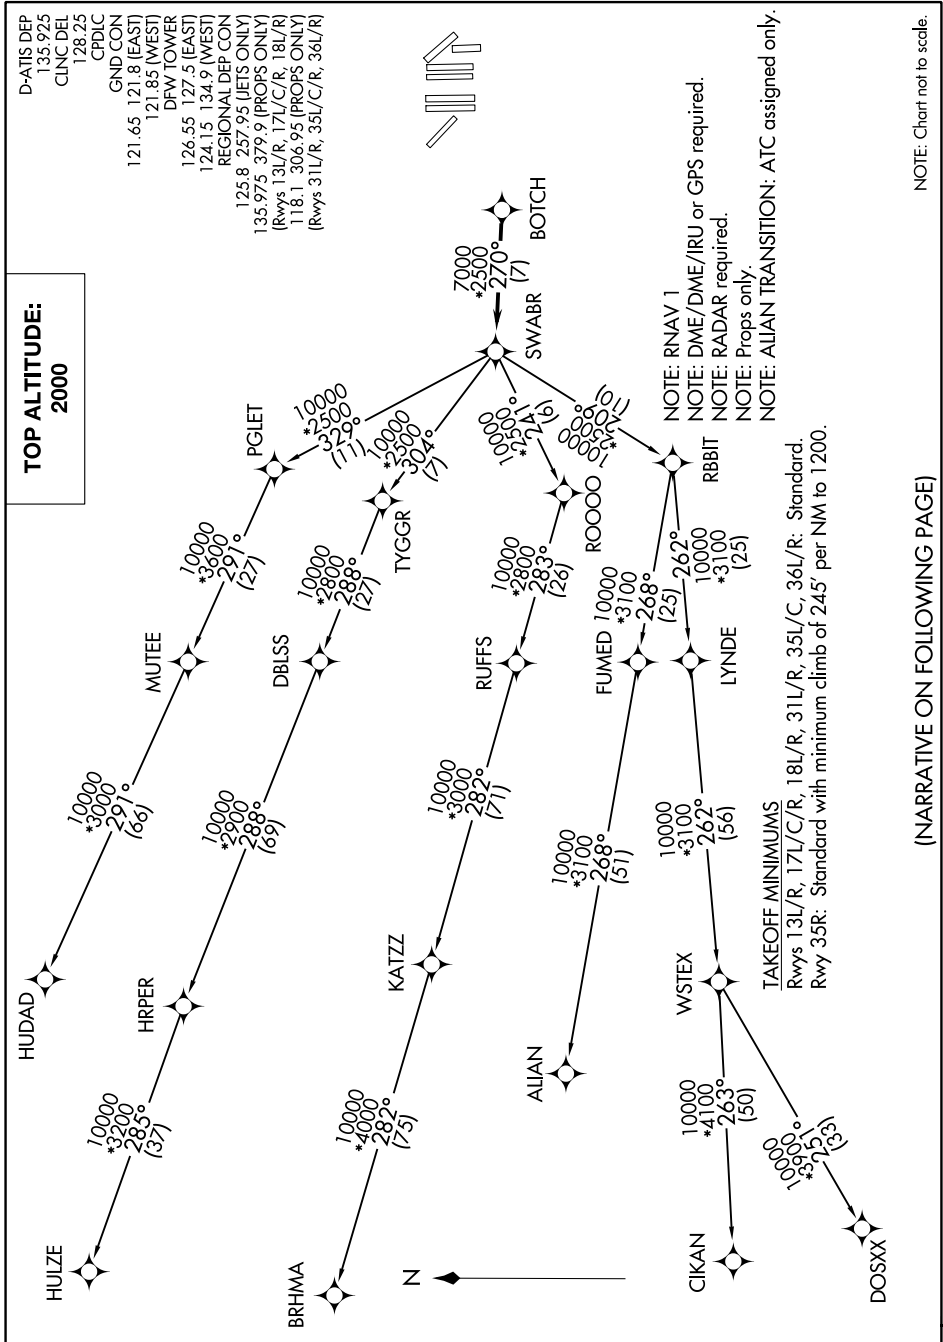

# SWABR SIX DEPARTURE (RNAV)

SC-2, 10 SEP 2020 to 08 OCT 2020

NOTE: Chart not to scale.

(NARRATIVE ON FOLLOWING PAGE)

SC-2, 10 SEP 2020 to 08 OCT 2020

# SWABR SIX DEPARTURE (RNAV)