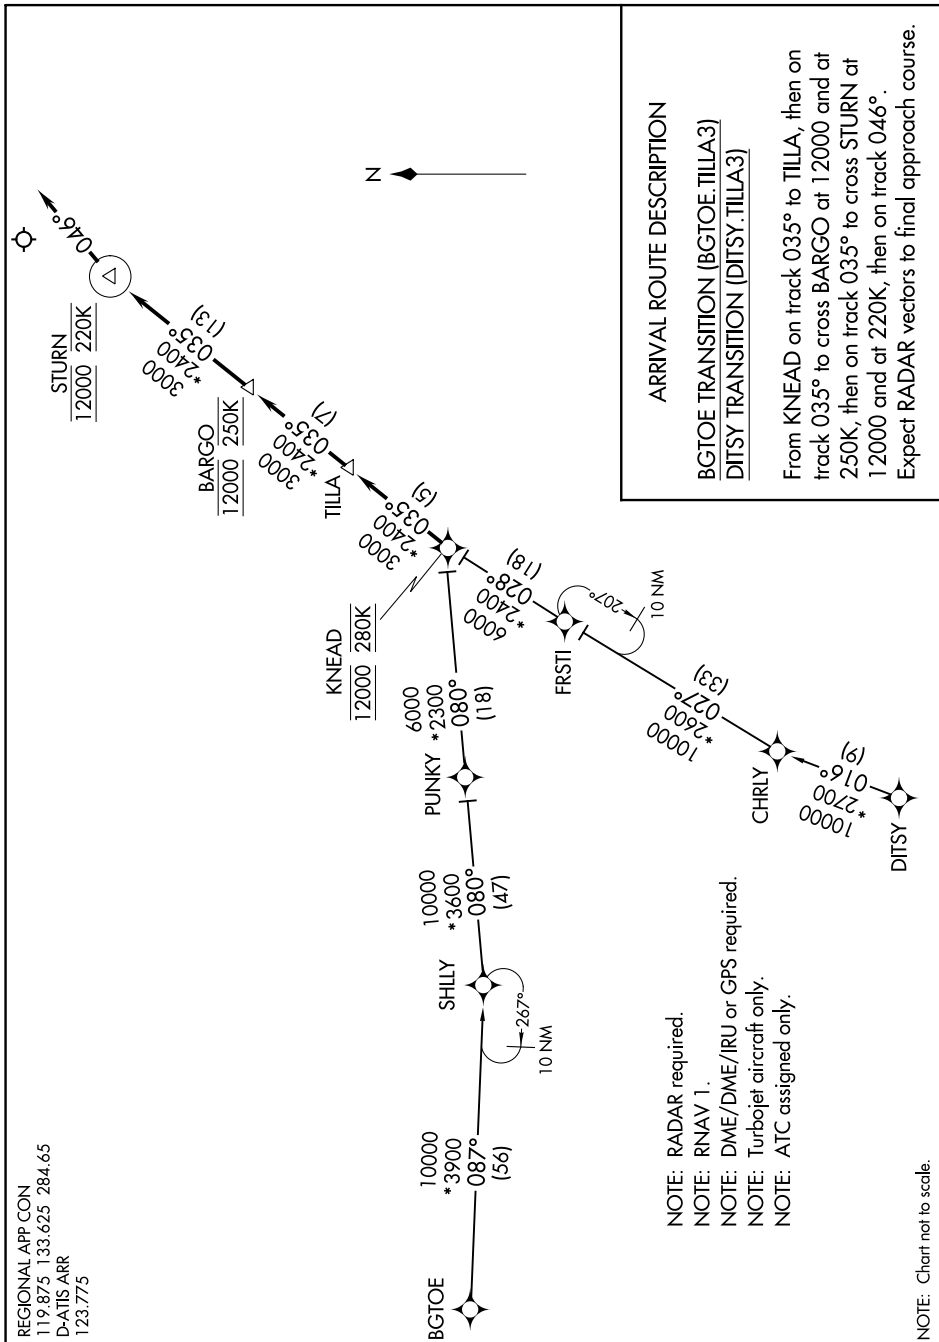

TILLA THREE ARRIVAL (RNAV)

SC-2, 10 SEP 2020 to 08 OCT 2020

REGIONAL APP CON
119.875 133.625 284.65
D-ATIS ARR
123.775

TILLA THREE ARRIVAL (RNAV)

(KNEAD.TILLA3) 31MAR16

SC-2, 10 SEP 2020 to 08 OCT 2020