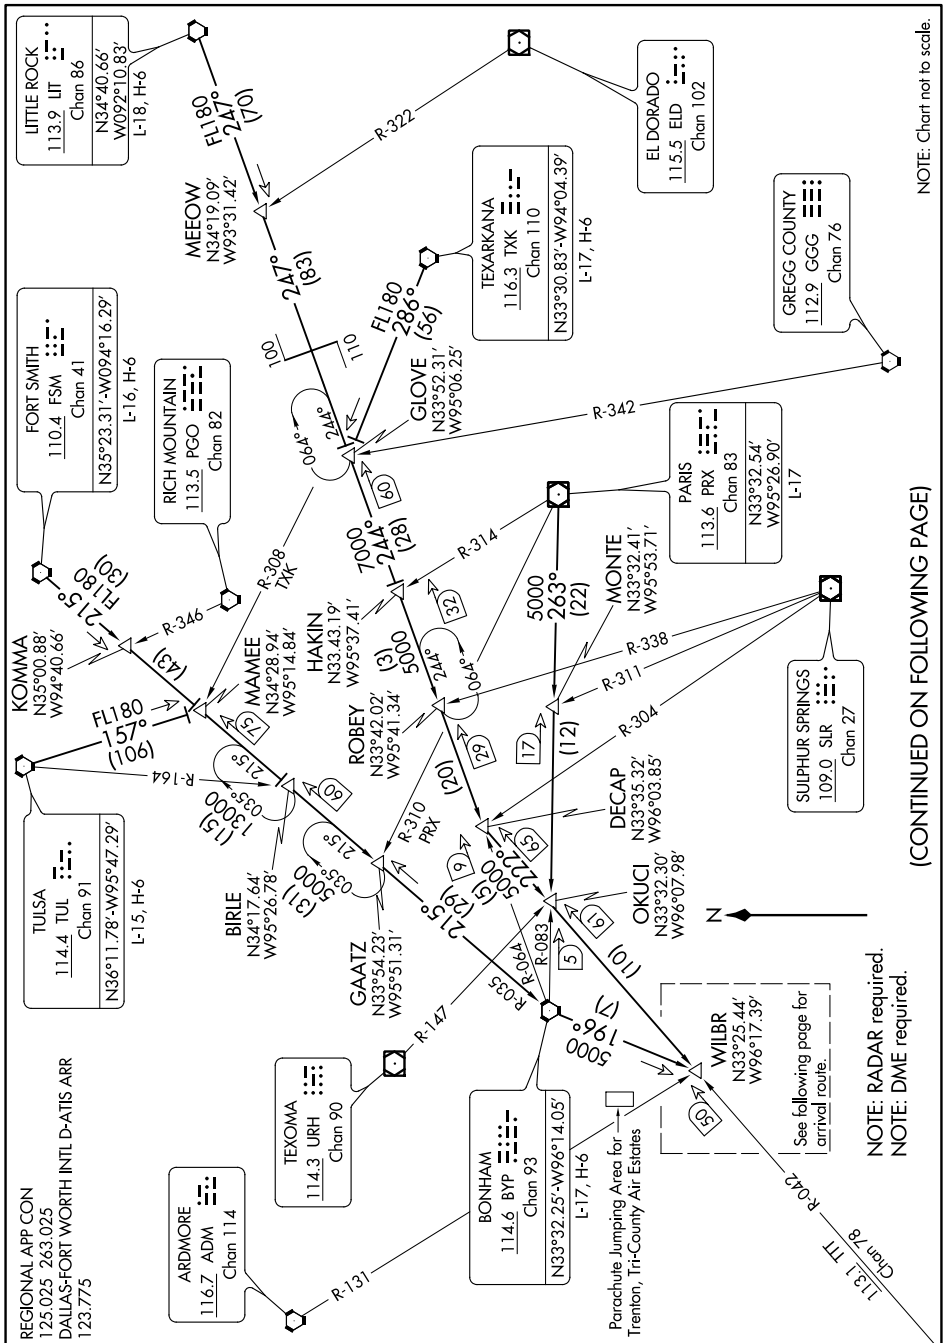

WILBR FIVE ARRIVAL

Transition Routes

DALLAS-FORT WORTH, TEXAS

SC-2, 10 SEP 2020 to 08 OCT 2020

NOTE: Chart not to scale.

(CONTINUED ON FOLLOWING PAGE)

SC-2, 10 SEP 2020 to 08 OCT 2020

WILBR FIVE ARRIVAL

DALLAS-FORT WORTH, TEXAS

DALLAS- FORT WORTH INTL (DFW)