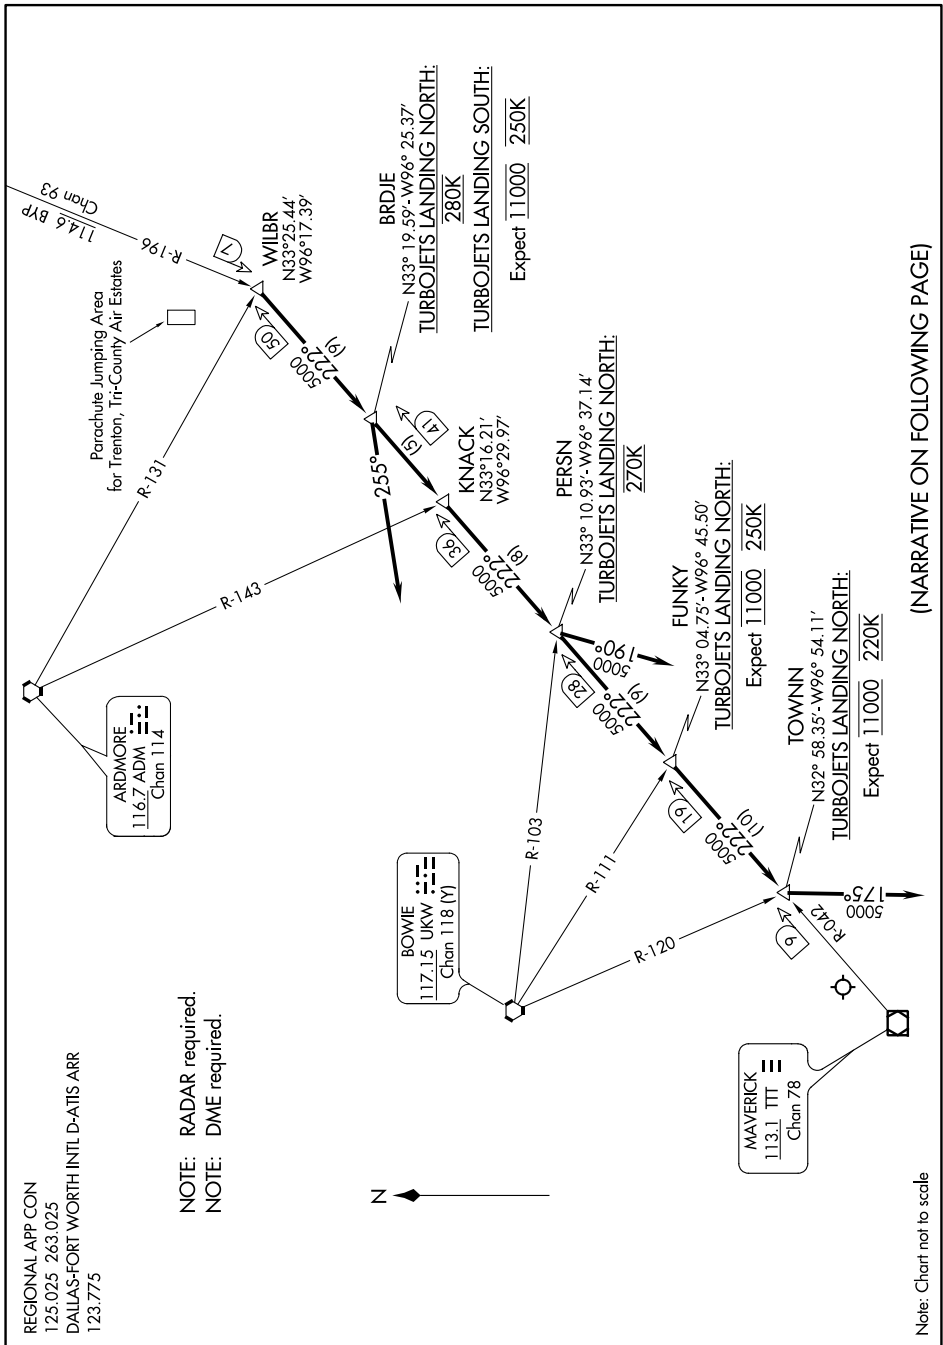

WILBR FIVE ARRIVAL

Arrival Routes

SC-2, 10 SEP 2020 to 08 OCT 2020

REGIONAL APP CON
125.025 263.025
DALLAS-FORT WORTH INTL D-ATIS ARR
123.775

NOTE: RADAR required.
NOTE: DME required.

Note: Chart not to scale

(NARRATIVE ON FOLLOWING PAGE)

SC-2, 10 SEP 2020 to 08 OCT 2020