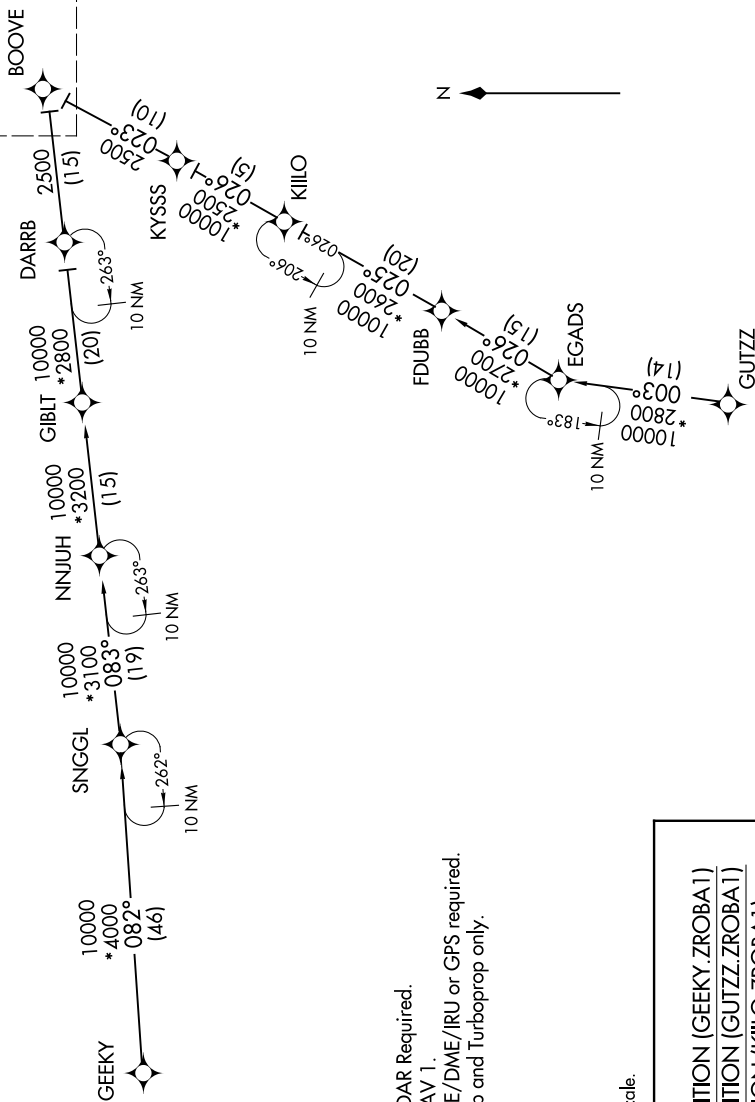

ZROBA ONE ARRIVAL (RNAV) Transition Routes

SC-2, 10 SEP 2020 to 08 OCT 2020

D-ATIS ARR
123.775
REGIONAL APP CON
119.875 284.65

ZROBA ONE ARRIVAL (RNAV) Transition Routes

- NOTE: RADAR Required.
- NOTE: RNAV 1.
- NOTE: DME/DME/IRU or GPS required.
- NOTE: Prop and Turboprop only.

NOTE: Chart not to scale.

GEEKY TRANSITION (GEEKY.ZROBA1)
 GUTZZ TRANSITION (GUTZZ.ZROBA1)
 KILLO TRANSITION (KILLO.ZROBA1)
 SNGGL TRANSITION (SNGGL.ZROBA1)

(CONTINUED ON FOLLOWING PAGE)
(NARRATIVE ON FOLLOWING PAGE)

SC-2, 10 SEP 2020 to 08 OCT 2020

See following page
for Arrival Route.