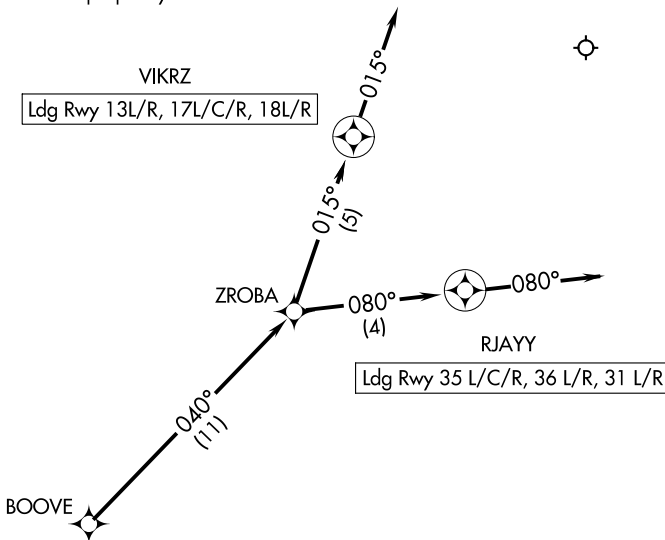

ZROBA ONE ARRIVAL (RNAV) Arrival Route

D-ATIS ARR
123.775
REGIONAL APP CON
119.875 284.65

NOTE: RADAR Required.
NOTE: RNAV 1.
NOTE: DME/DME/IRU or GPS required.
NOTE: Prop and Turboprop only.

NOTE: Chart not to scale.

ARRIVAL ROUTE DESCRIPTION

From BOOVE on track 040° to ZROBA.

Landing RUNWAYS 13L/R, 17L/C/R, 18L/R: From ZROBA on track 015° to VIKRZ, then on track 015°. Expect RADAR vectors to final approach course.

Landing RUNWAYS 35L/C/R, 36L/R, 31L/R: From ZROBA on track 080° to RJAYY, then on track 080°. Expect RADAR vectors to final approach course.

SC-2, 10 SEP 2020 to 08 OCT 2020

SC-2, 10 SEP 2020 to 08 OCT 2020