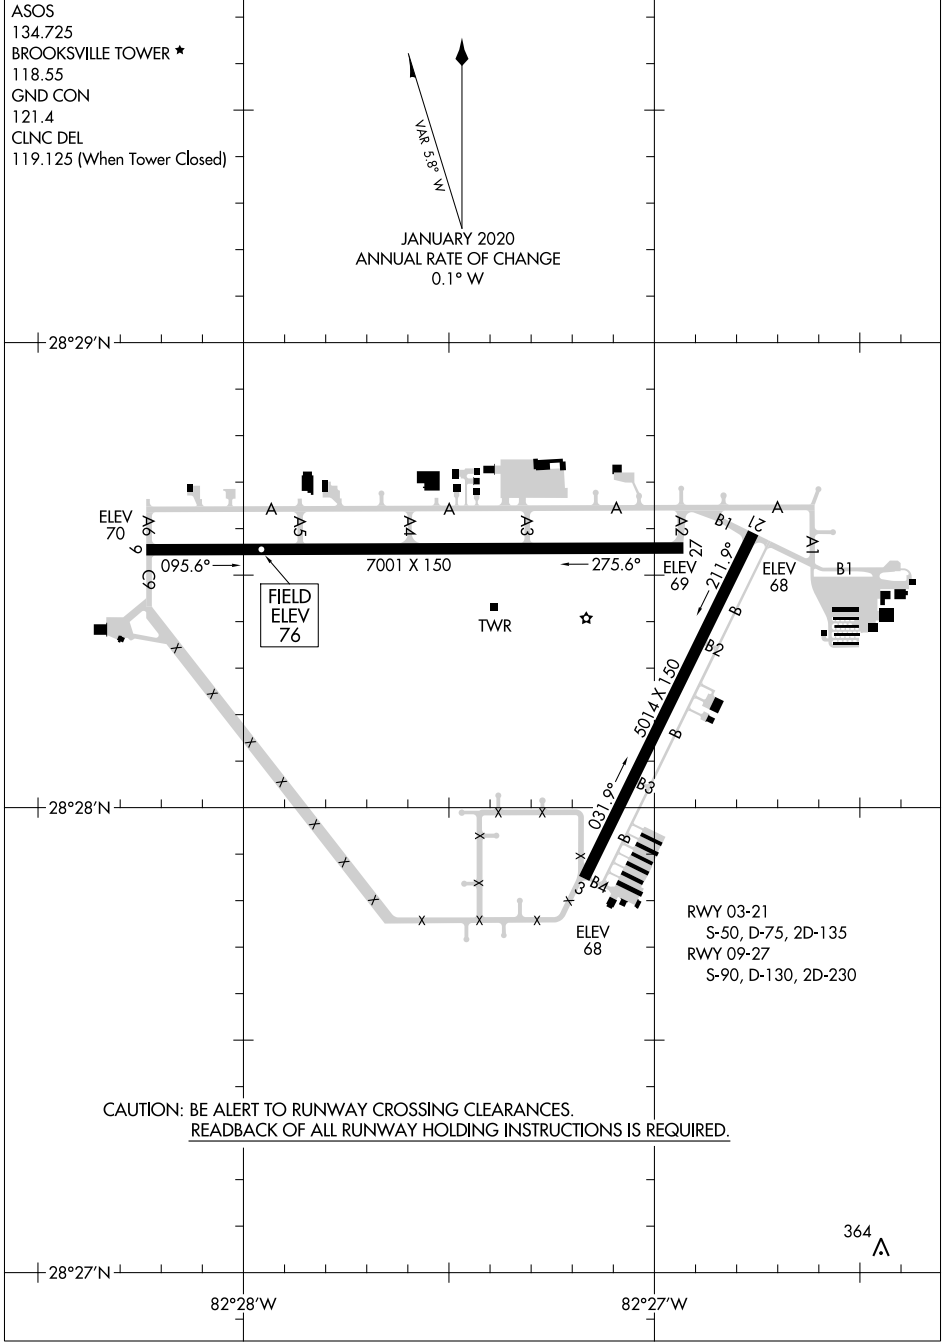

ASOS  
 134.725  
 BROOKSVILLE TOWER ★  
 118.55  
 GND CON  
 121.4  
 CLNC DEL  
 119.125 (When Tower Closed)

SE-3, 10 SEP 2020 to 08 OCT 2020

SE-3, 10 SEP 2020 to 08 OCT 2020

CAUTION: BE ALERT TO RUNWAY CROSSING CLEARANCES.  
READBACK OF ALL RUNWAY HOLDING INSTRUCTIONS IS REQUIRED.

364 ▲