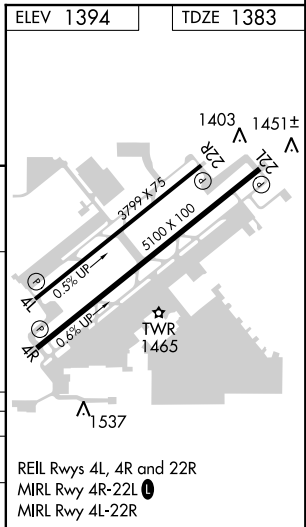

MISSED APPROACH: Climbing right turn to 5000 direct SACAT and hold, continue climb-in-hold to 5000.

ATIS 118,25	PHOENIX APP CON 120.7 239.0	FALCON TOWER ★ 124.6 (CTAF) 0	GND CON 121.3	UNICOM 122.95
-----------------------	---------------------------------------	---	-------------------------	-------------------------

Procedure NA for arrivals at SACAT on V16 southeast bound.

	6.3 NM		2 NM		0.8 NM
CATEGORY	A	B	C	D	
LP MDA	1780-1	397 (400-1)	1780-1½ 397 (400-1½)	NA	
LNAV MDA	1800-1	417 (500-1)	1800-1¼ 417 (500-1¼)	NA	