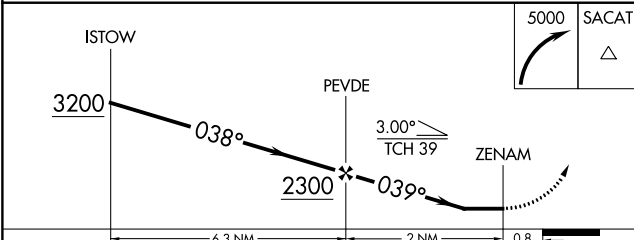

MISSED APPROACH: Climbing right turn to 5000 direct SACAT and hold, continue climb-in-hold to 5000.

ATIS 118,25	PHOENIX APP CON 120.7 239.0	FALCON TOWER ★ 124.6 (CTAF) 0	GND CON 121.3	UNICOM 122.95
-----------------------	---------------------------------------	---	-------------------------	-------------------------

Procedure NA for arrivals at SACAT on V16 southeast bound.

	6.3 NM		2 NM		0.8 NM
CATEGORY	A	B	C	D	
LP MDA	1780-1	397 (400-1)	1780-1½ 397 (400-1½)	NA	
LNAV MDA	1800-1	417 (500-1)	1800-1¼ 417 (500-1¼)	NA	