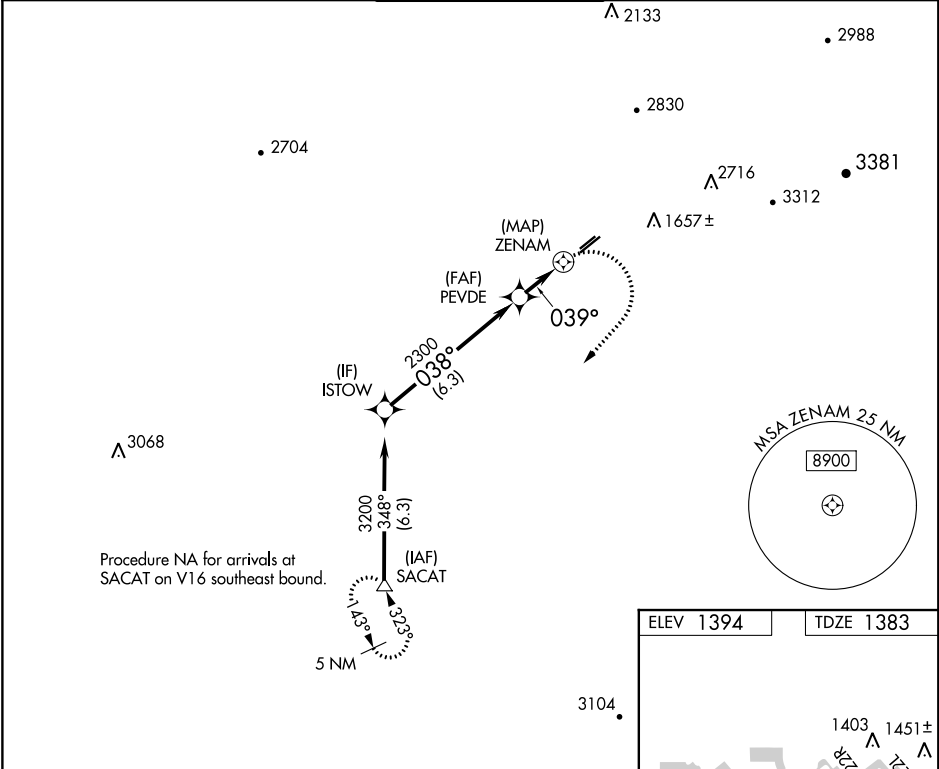

WAAS CH 56625 W04A	APP CRS 039°	Rwy Idg TDZE Apt Elev	3799 1383 1394
--	------------------------	-----------------------------	---

RNAV (GPS) RWY 4L

FALCON FIELD (F'F'Z)

RNP APCH.

⚠ When local altimeter setting not received, use Phoenix Sky Harbor Intl altimeter setting and increase all MDA 80 feet and increase LP Cat C visibility ¼ SM and LNAV Cat C visibility ⅓ SM.

MISSED APPROACH: Climbing right turn to 5000 direct SACAT and hold, continue climb-in-hold to 5000.

ATIS 118,25	PHOENIX APP CON 120.7 239.0	FALCON TOWER ★ 124.6 (CTAF) 0	GND CON 121.3	UNICOM 122.95
-----------------------	---------------------------------------	---	-------------------------	-------------------------

Procedure NA for arrivals at SACAT on V16 southeast bound.

	6.3 NM		2 NM		0.8 NM
CATEGORY	A	B	C	D	
LP MDA	1780-1	397 (400-1)	1780-1½ 397 (400-1½)	NA	
LNAV MDA	1800-1	417 (500-1)	1800-1¼ 417 (500-1¼)	NA	

SW-4, 10 SEP 2020 to 08 OCT 2020

SW-4, 10 SEP 2020 to 08 OCT 2020