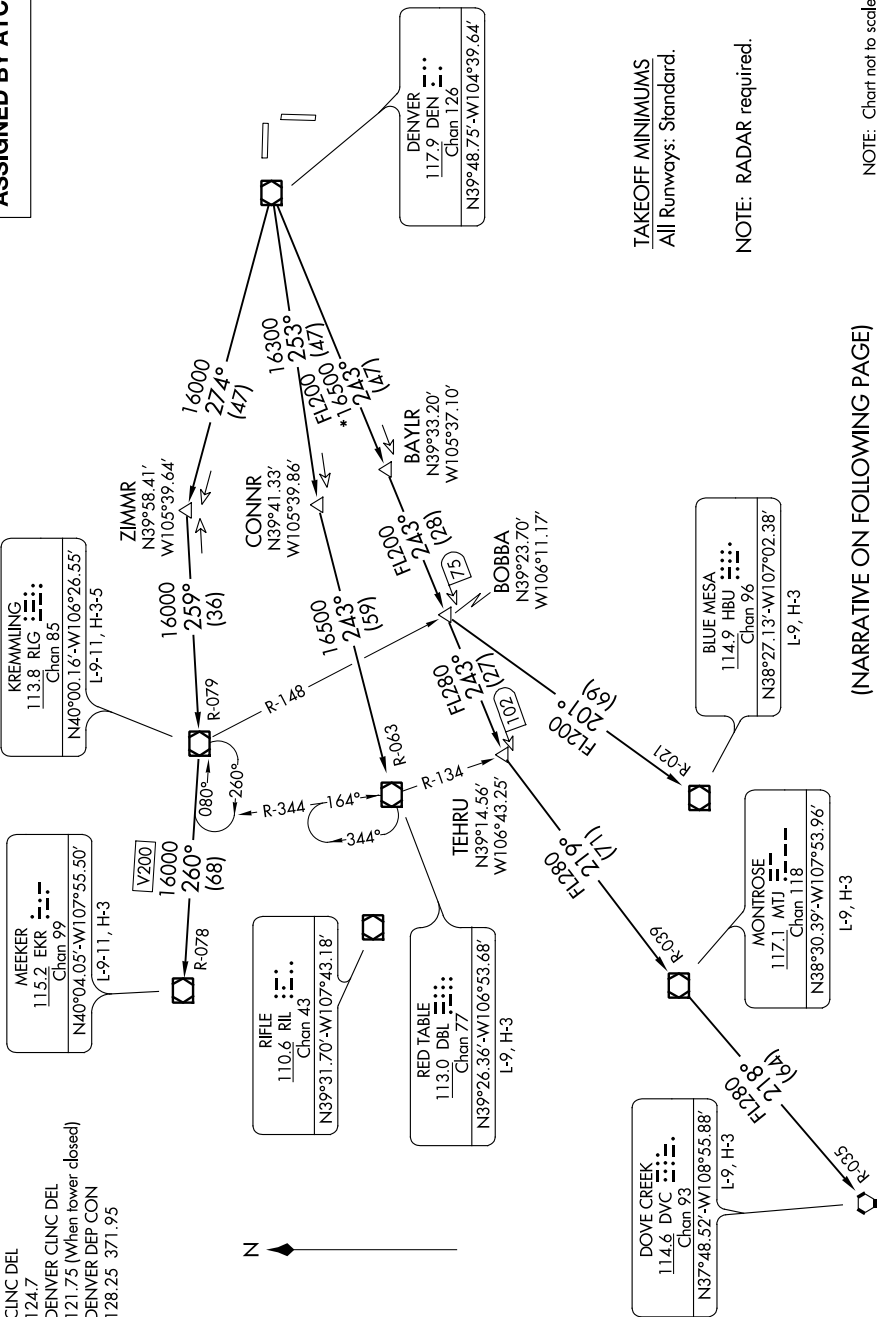

ROCKIES FIVE DEPARTURE

AL-6851 (FAA)

COLORADO AIR AND SPACE PORT (CFO)
DENVER, COLORADO

SW-1, 10 SEP 2020 to 08 OCT 2020

**TOP ALTITUDE:
ASSIGNED BY ATC**

TAKEOFF MINIMUMS
All Runways: Standard.

NOTE: RADAR required.

NOTE: Chart not to scale.

(NARRATIVE ON FOLLOWING PAGE)

ROCKIES FIVE DEPARTURE

DENVER, COLORADO
COLORADO AIR AND SPACE PORT (CFO)

SW-1, 10 SEP 2020 to 08 OCT 2020