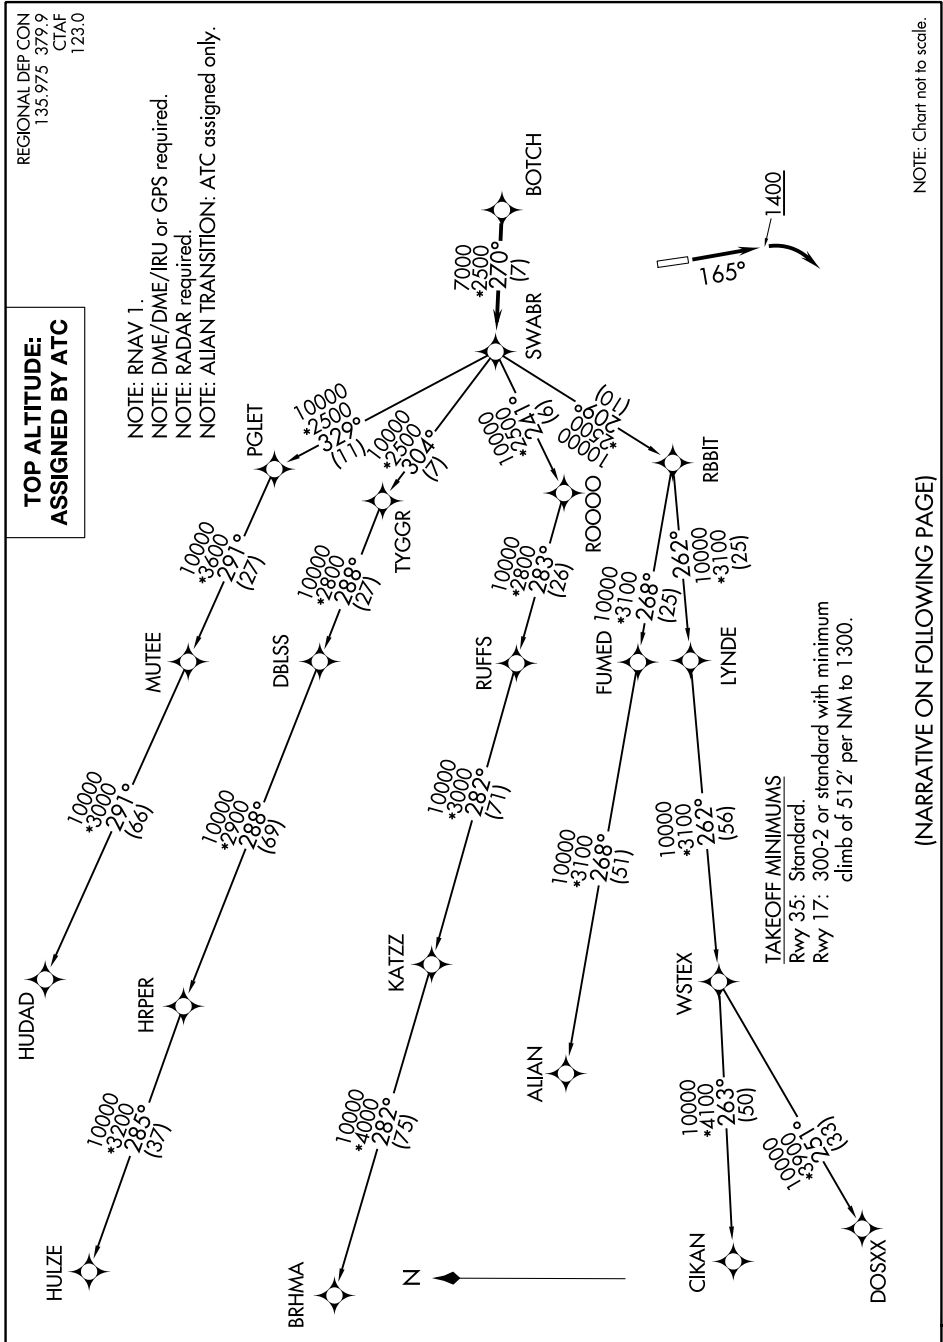

SWABR SIX DEPARTURE (RNAV)

SC-2, 10 SEP 2020 to 08 OCT 2020

NOTE: Chart not to scale.

(NARRATIVE ON FOLLOWING PAGE)

SC-2, 10 SEP 2020 to 08 OCT 2020

SWABR SIX DEPARTURE (RNAV)