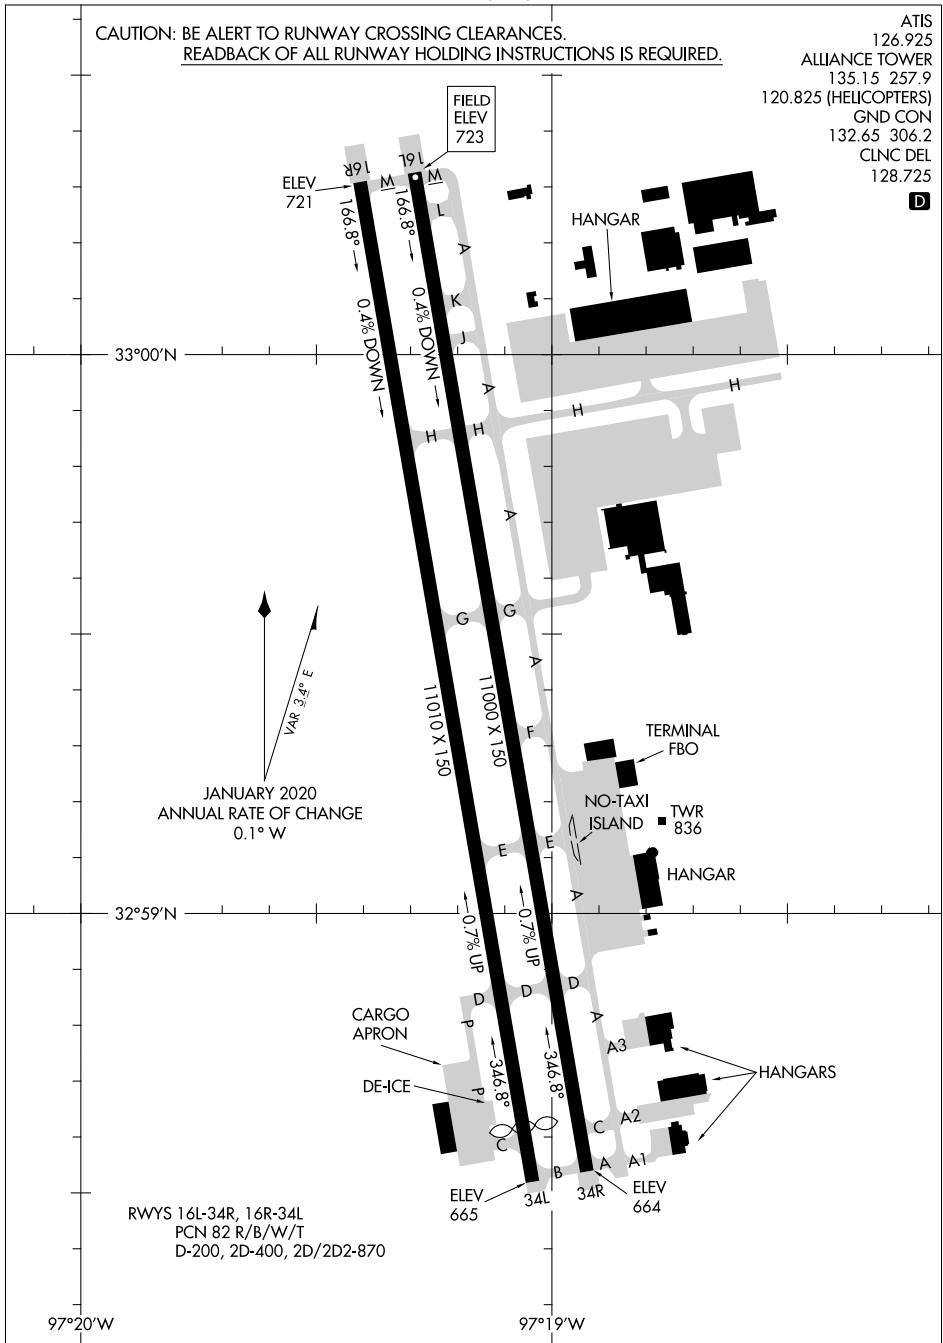

# AIRPORT DIAGRAM

AL-6918 (FAA)

FORT WORTH ALLIANCE (A.F.W)  
FORT WORTH, TEXAS

CAUTION: BE ALERT TO RUNWAY CROSSING CLEARANCES.  
READBACK OF ALL RUNWAY HOLDING INSTRUCTIONS IS REQUIRED.

ATIS 126.925  
ALLIANCE TOWER 135.15 257.9  
120.825 (HELICOPTERS)  
GND CON 132.65 306.2  
CLNC DEL 128.725

SC-2, 10 SEP 2020 to 08 OCT 2020

SC-2, 10 SEP 2020 to 08 OCT 2020