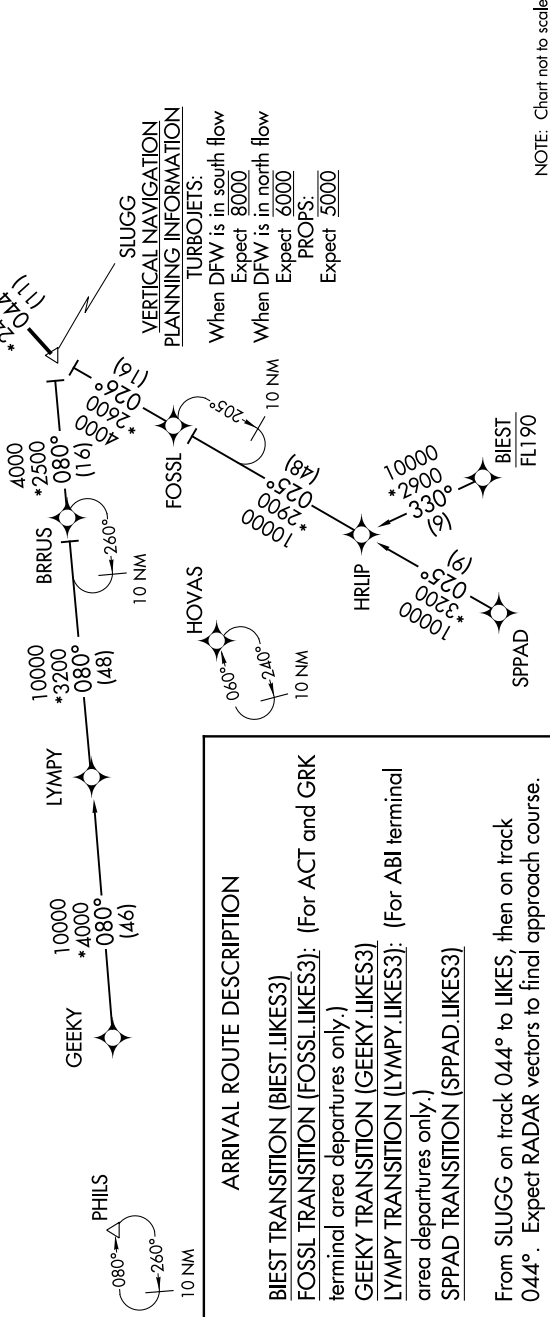

# LIKES THREE ARRIVAL (RNAV)

FORT WORTH, TEXAS

SC-2, 10 SEP 2020 to 08 OCT 2020

REGIONAL APP CON  
 135.975 125.8 257.95  
 AFW ATIS  
 126.925  
 FTW ATIS  
 120.7  
 NFW ATIS ★  
 351.675

NOTE: RADAR required.  
 NOTE: RNAV 1.  
 NOTE: DME/DME/IRU or GPS required.

**ARRIVAL ROUTE DESCRIPTION**

BIEST TRANSITION (BIEST.LIKES3)  
FOSSL TRANSITION (FOSSL.LIKES3): (For ACT and GRK terminal area departures only.)

GEEKY TRANSITION (GEEKY.LIKES3)  
LYMPY TRANSITION (LYMPY.LIKES3): (For ABI terminal area departures only.)

SPPAD TRANSITION (SPPAD.LIKES3)

From SLUGG on track 044° to LIKES, then on track 044°. Expect RADAR vectors to final approach course.

NOTE: Chart not to scale.

SC-2, 10 SEP 2020 to 08 OCT 2020

# LIKES THREE ARRIVAL (RNAV)

FORT WORTH, TEXAS