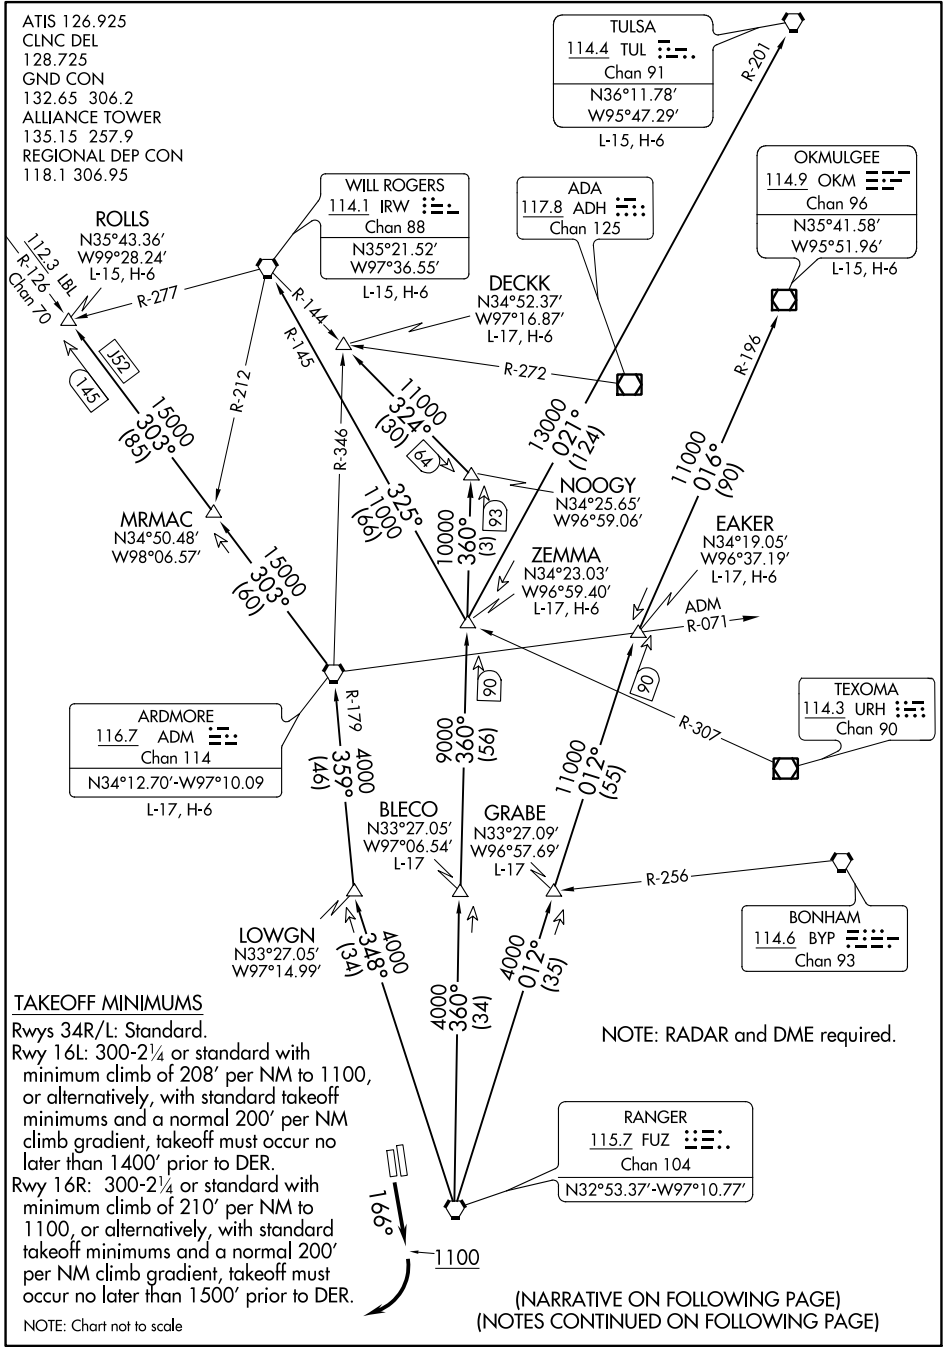

TEXOMA EIGHT DEPARTURE

SC-2, 10 SEP 2020 to 08 OCT 2020

SC-2, 10 SEP 2020 to 08 OCT 2020