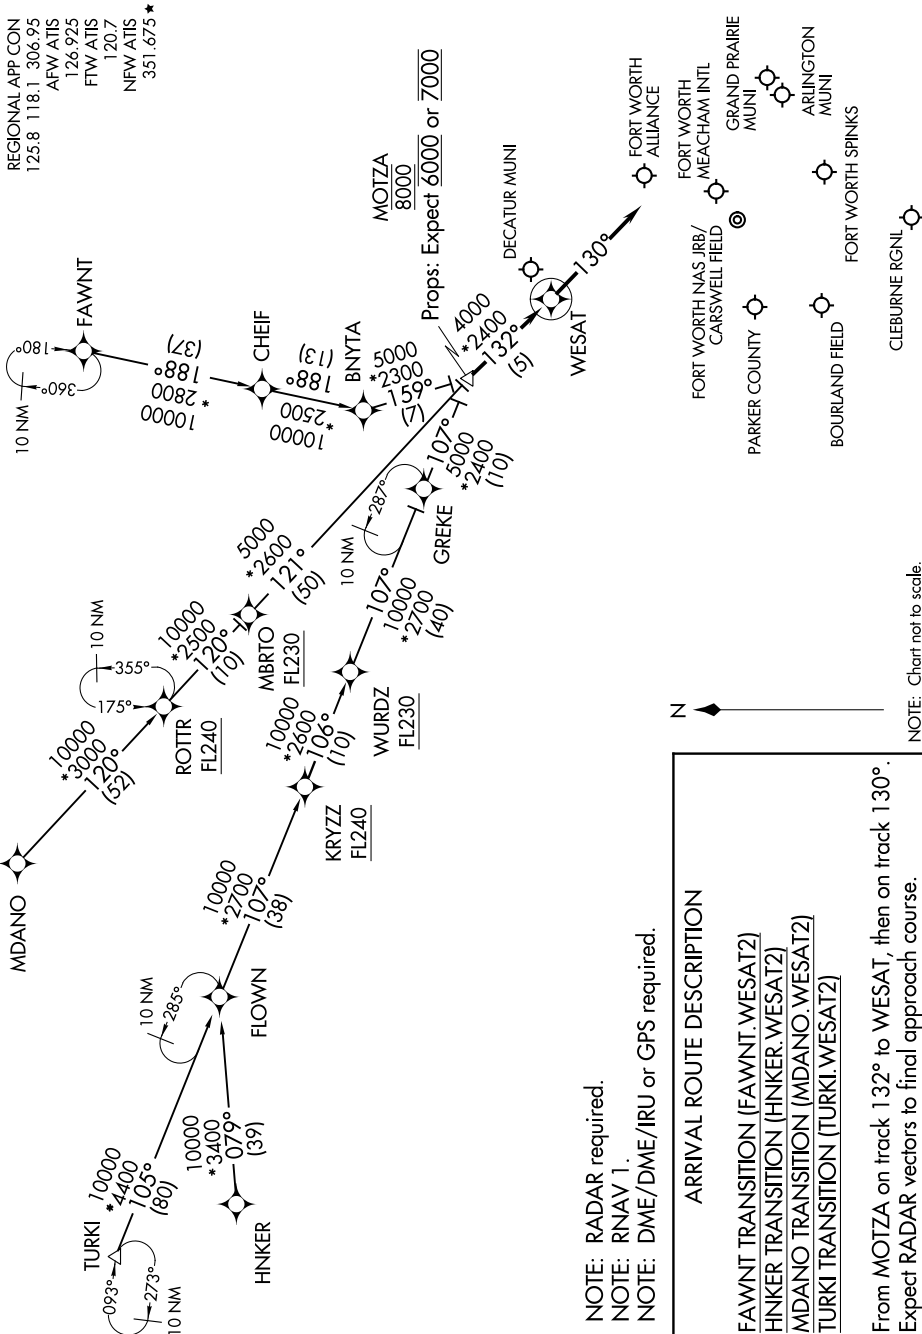

WESAT TWO ARRIVAL (RNAV)

DALLAS-FORT WORTH, TEXAS

SC-2, 10 SEP 2020 to 08 OCT 2020

SC-2, 10 SEP 2020 to 08 OCT 2020

NOTE: Chart not to scale.

DALLAS-FORT WORTH, TEXAS