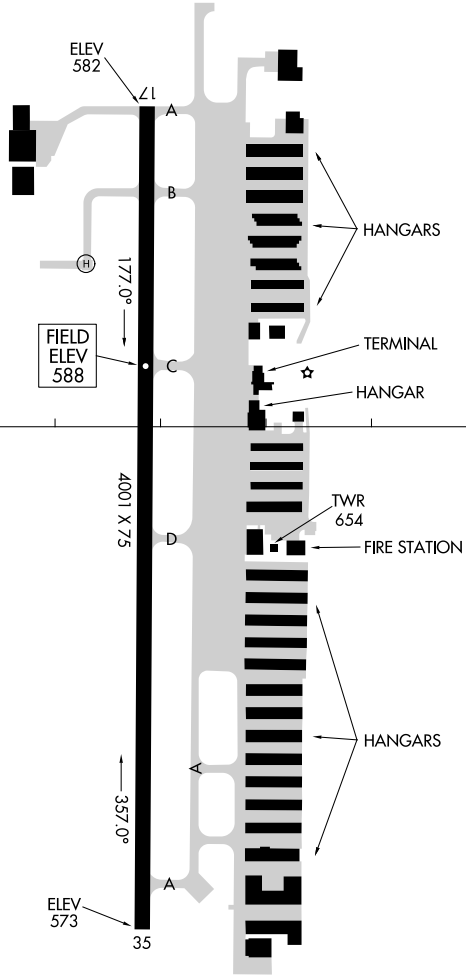

AIRPORT DIAGRAM

AL-9209 (FAA)

GRAND PRAIRIE MUNI (GPM)

GRAND PRAIRIE, TX

AWOS-3P
 118.475
 GRAND PRAIRIE TOWER ★
 128.55
 GND CON
 121.15

32°42.0'N
 Δ 745±

RWY 17-35
 S-30

CAUTION: BE ALERT TO RUNWAY CROSSING CLEARANCES.
 READBACK OF ALL RUNWAY HOLDING INSTRUCTIONS IS REQUIRED.

32°41.5'N

97°03.0'W

97°02.5'W

AIRPORT DIAGRAM

GRAND PRAIRIE, TX
 GRAND PRAIRIE MUNI (GPM)

SC-2, 10 SEP 2020 to 08 OCT 2020

SC-2, 10 SEP 2020 to 08 OCT 2020