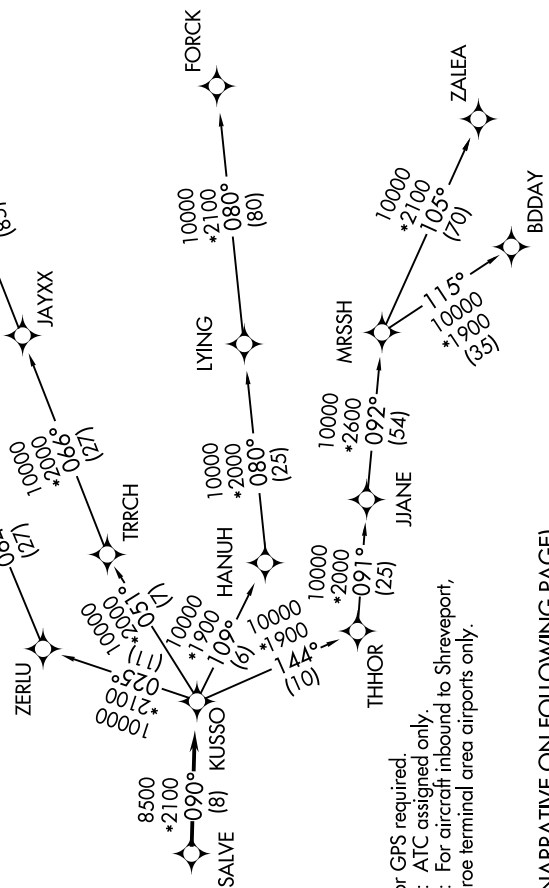

KUSSO SIX DEPARTURE (RNAV)

SC-2, 10 SEP 2020 to 08 OCT 2020

**TOP ALTITUDE:
ASSIGNED BY ATC**

GND CON
121.15
GRAND PRAIRIE TWR*
128.55 (CTAF)
REGIONAL DEP CON
135.975 379.9

TAKEOFF MINIMUMS
Rwy 17: Standard.
Rwy 35: NA - ATC.

NOTE: RADAR required.
NOTE: RNAV 1.
NOTE: DME/DME/IRU or GPS required.
NOTE: BDDAY transition: ATC assigned only.
NOTE: MRSSH transition: For aircraft inbound to Shreveport, Jackson and Monroe terminal area airports only.

(NARRATIVE ON FOLLOWING PAGE)

NOTE: Chart not to scale.

SC-2, 10 SEP 2020 to 08 OCT 2020