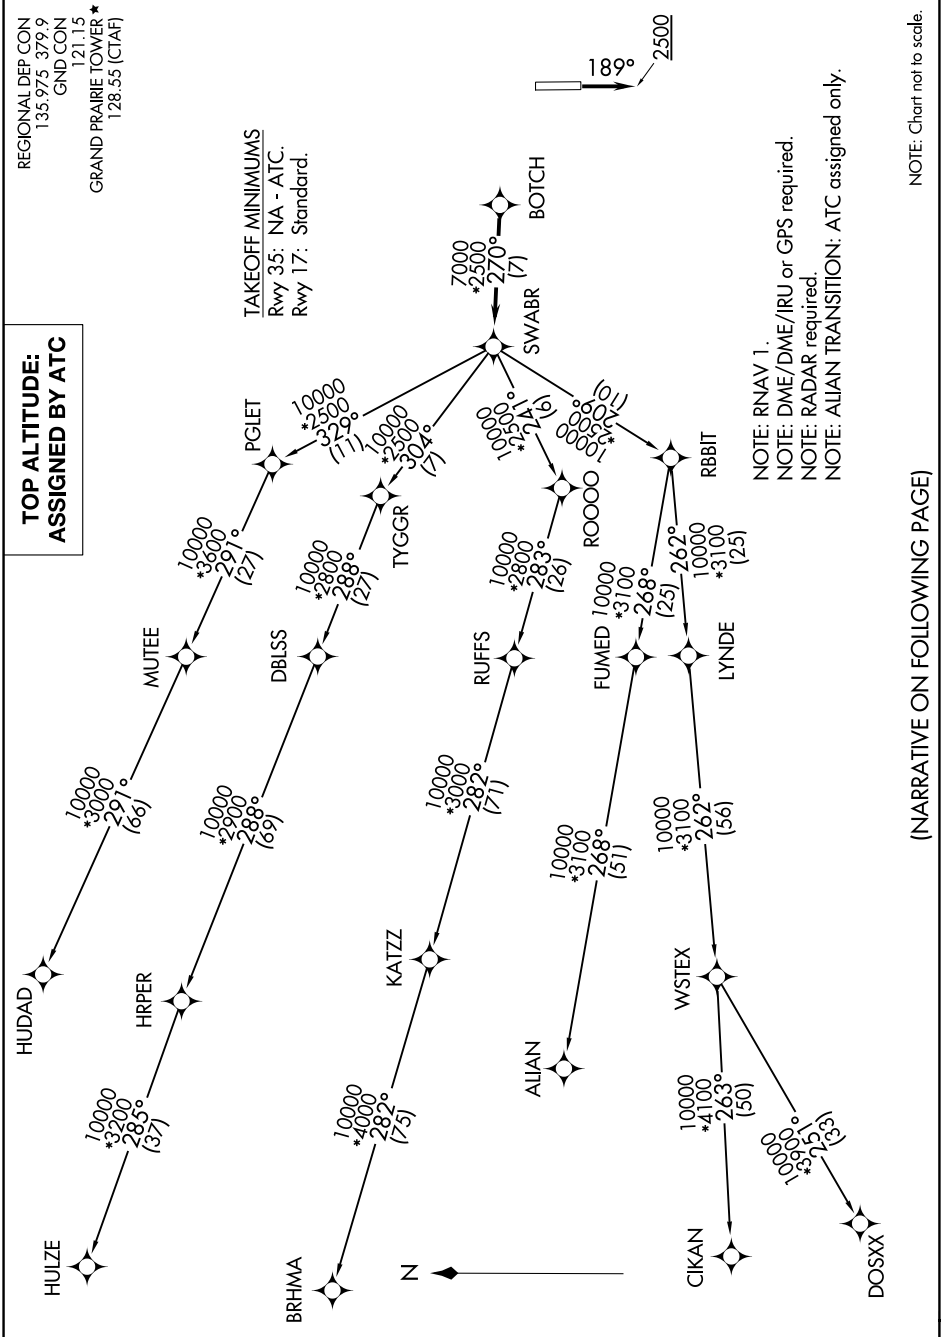

SWABR SIX DEPARTURE (RNAV)

SC-2, 10 SEP 2020 to 08 OCT 2020

NOTE: Chart not to scale.

(NARRATIVE ON FOLLOWING PAGE)

SC-2, 10 SEP 2020 to 08 OCT 2020

SWABR SIX DEPARTURE (RNAV)