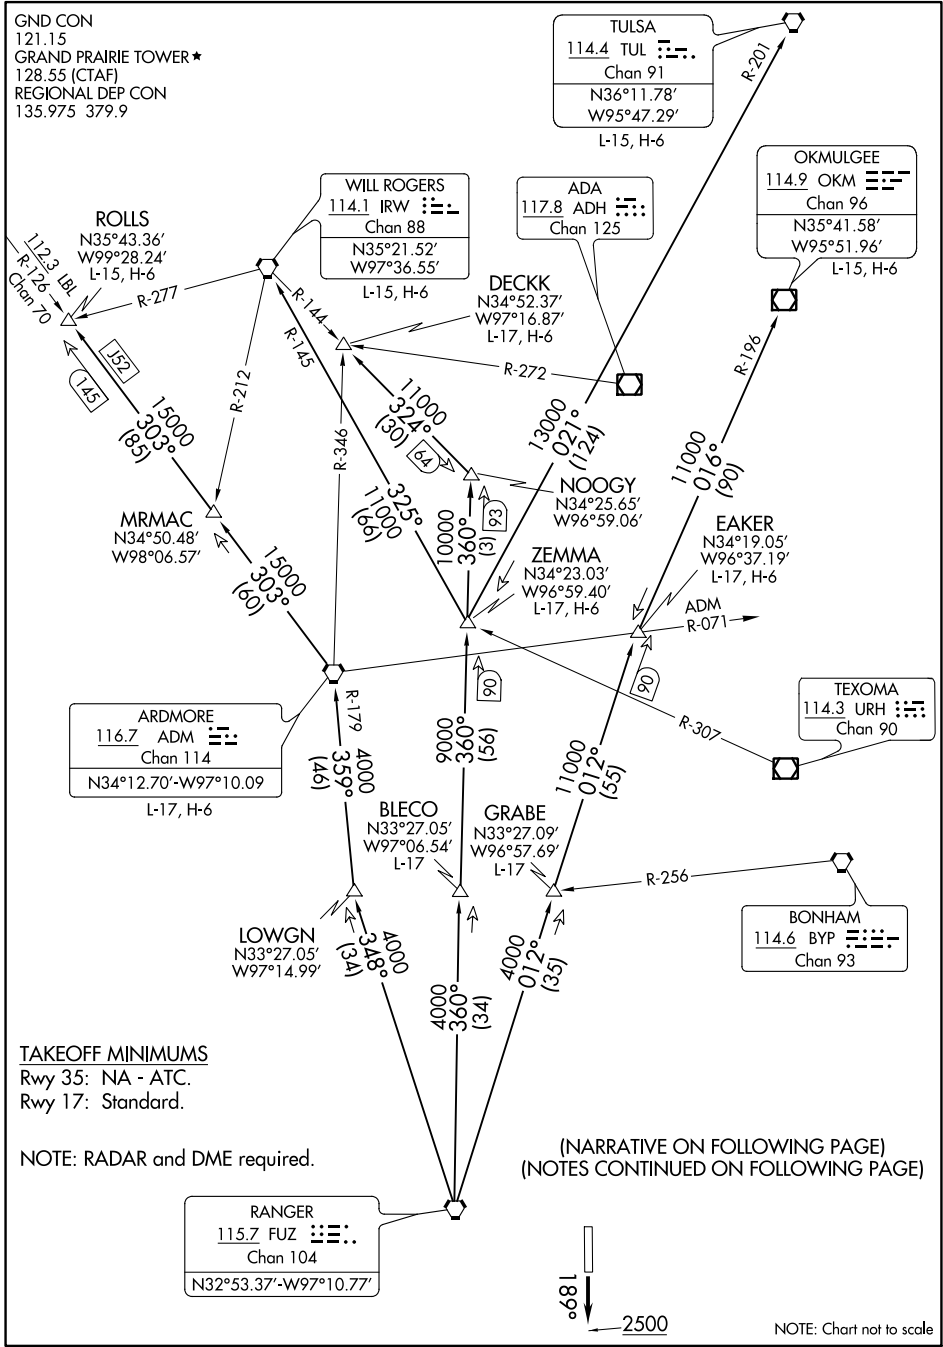

TEXOMA EIGHT DEPARTURE

SC-2, 10 SEP 2020 to 08 OCT 2020

SC-2, 10 SEP 2020 to 08 OCT 2020

TEXOMA EIGHT DEPARTURE