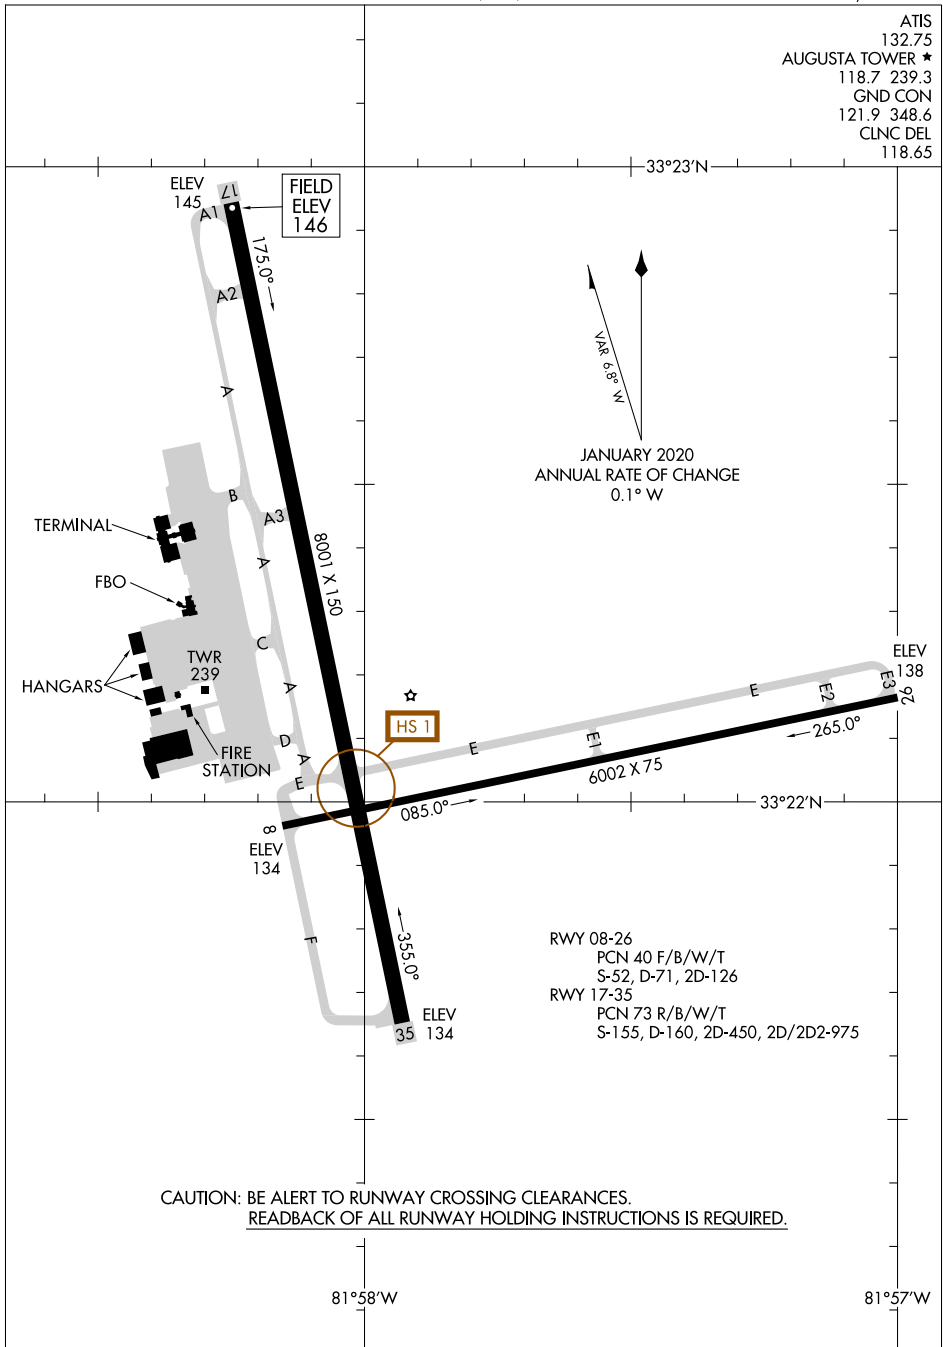

AIRPORT DIAGRAM

AL-27 (FAA)

AUGUSTA RGNL AT BUSH FIELD (AGS)

AUGUSTA, GEORGIA

ATIS 132.75
 AUGUSTA TOWER ★ 118.7 239.3
 GND CON 121.9 348.6
 CLNC DEL 118.65

SE-4, 08 OCT 2020 to 05 NOV 2020

SE-4, 08 OCT 2020 to 05 NOV 2020

CAUTION: BE ALERT TO RUNWAY CROSSING CLEARANCES.
READBACK OF ALL RUNWAY HOLDING INSTRUCTIONS IS REQUIRED.

AIRPORT DIAGRAM

AUGUSTA, GEORGIA
AUGUSTA RGNL AT BUSH FIELD (AGS)