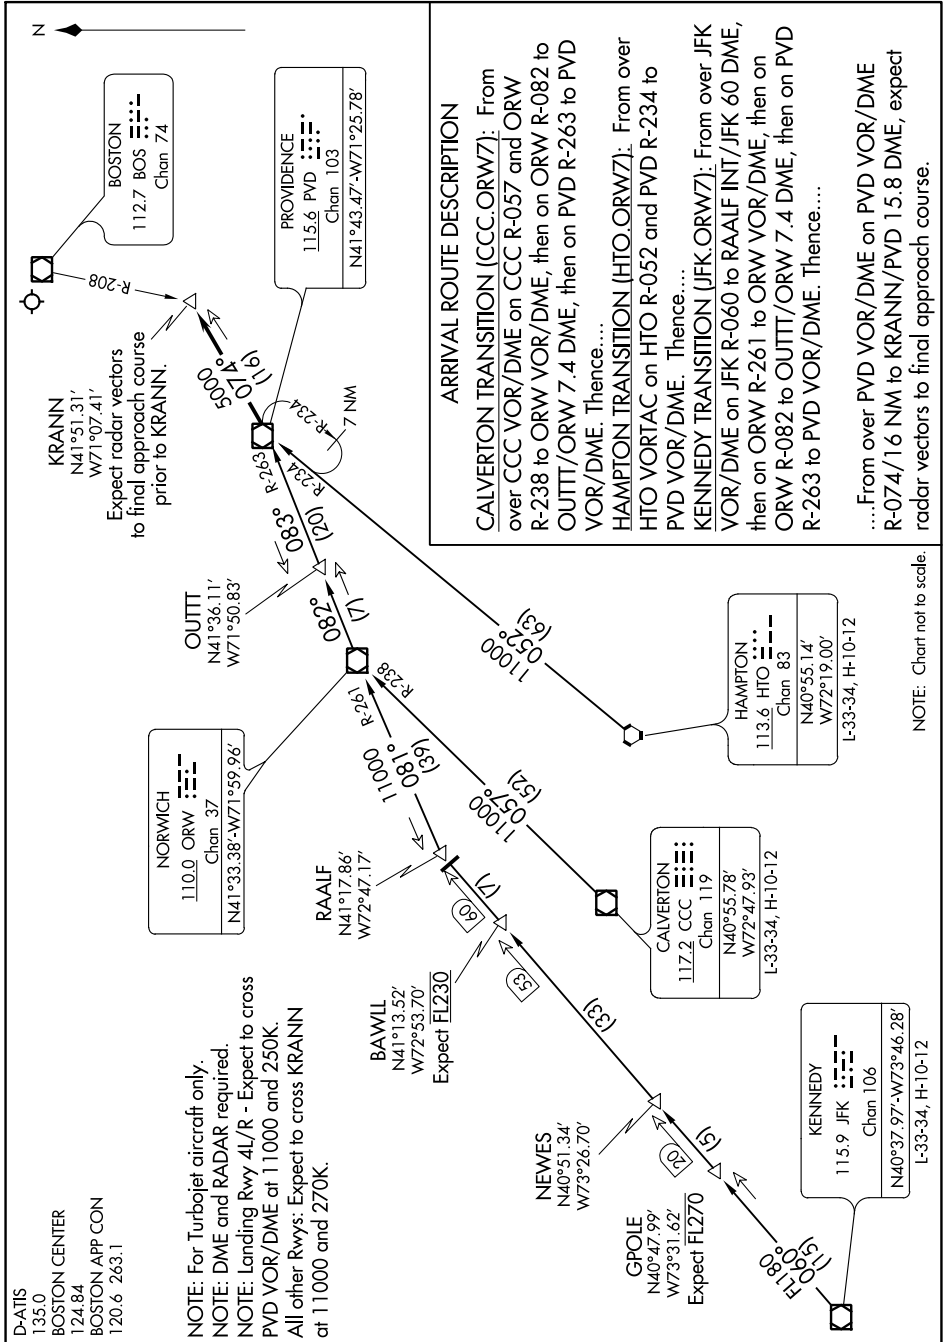

NORWICH SEVEN ARRIVAL

NE-1, 08 OCT 2020 to 05 NOV 2020

NORWICH SEVEN ARRIVAL

NE-1, 08 OCT 2020 to 05 NOV 2020