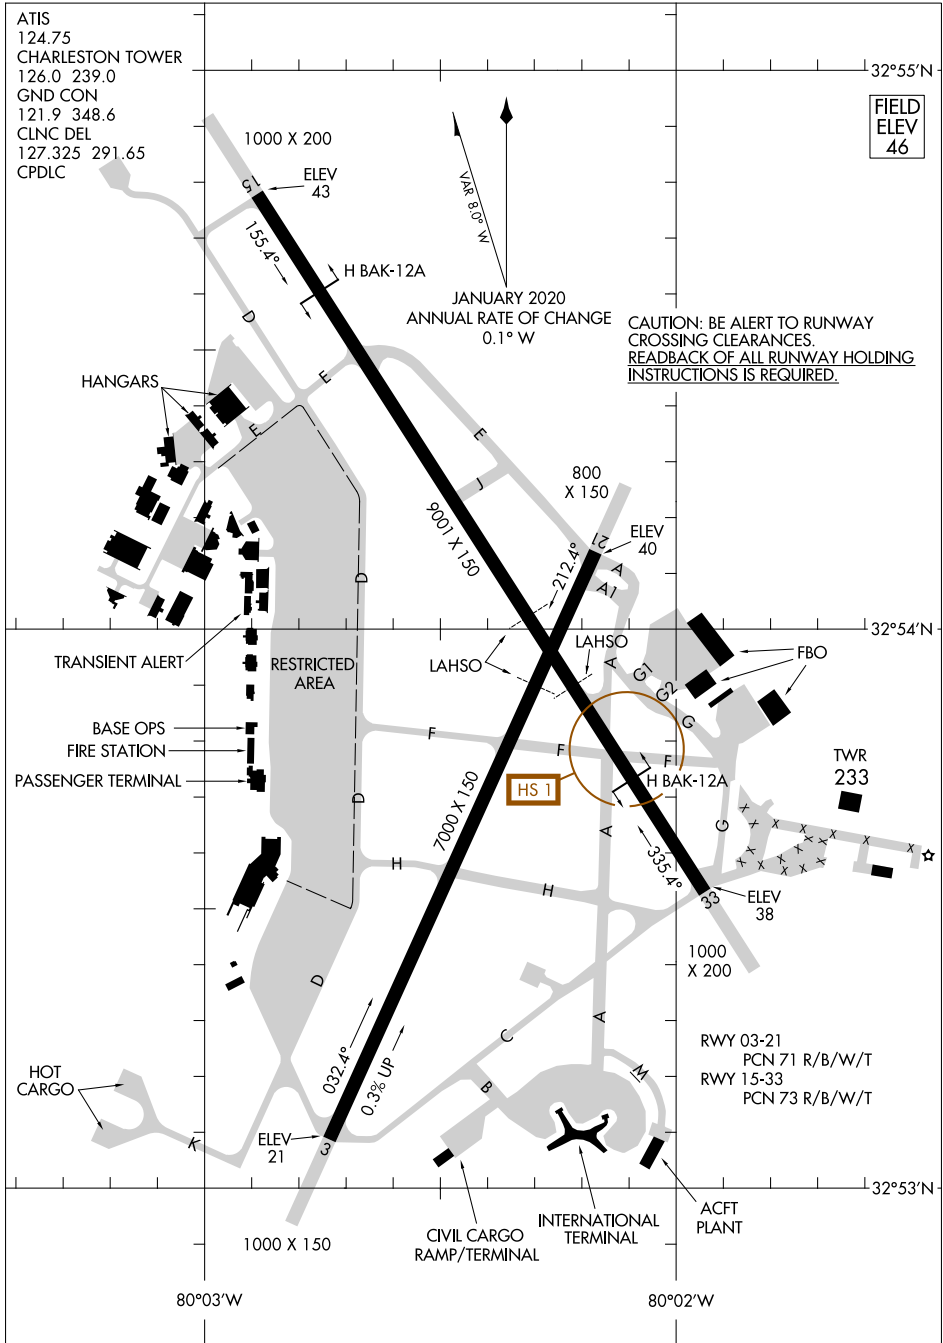

AIRPORT DIAGRAM

CHARLESTON AFB/INTL (CHS)
CHARLESTON, SOUTH CAROLINA

AL-76 (FAA)

SE-2, 08 OCT 2020 to 05 NOV 2020

SE-2, 08 OCT 2020 to 05 NOV 2020

AIRPORT DIAGRAM

CHARLESTON, SOUTH CAROLINA
CHARLESTON AFB/INTL (CHS)