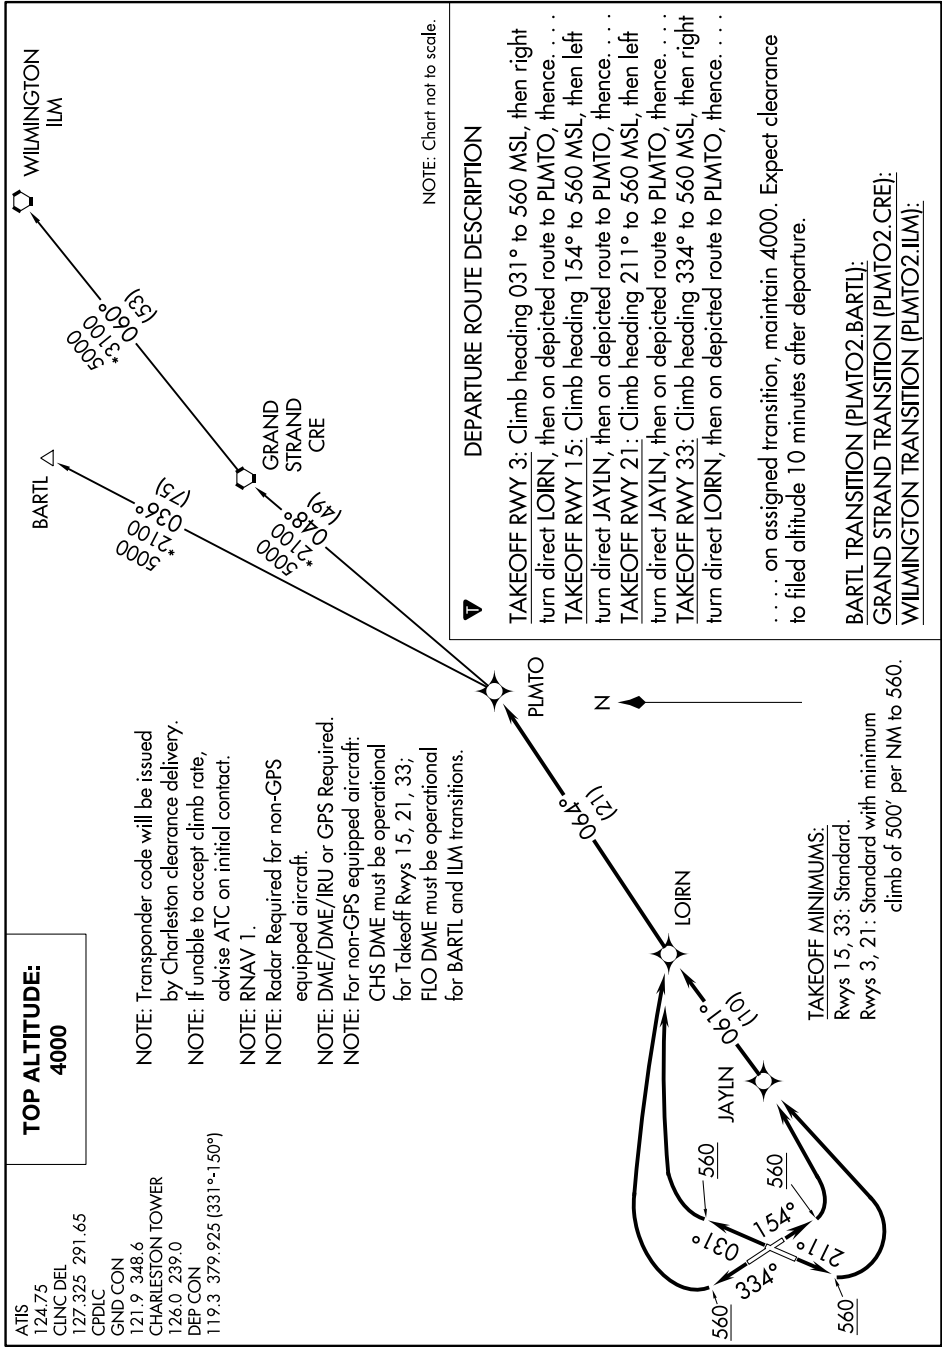

PLMTO TWO DEPARTURE (RNAV)

SE-2, 08 OCT 2020 to 05 NOV 2020

SE-2, 08 OCT 2020 to 05 NOV 2020